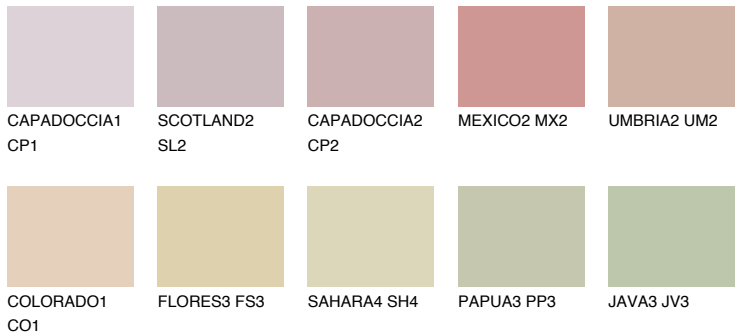

COLOUR DETAILS

ARIZONA2 AR2

54% TSR 58%

Matching colours

COLOURS

INTENSE

For more information on plasters and paints, go to www.ceresit.ee

*The presented colours refer to plasters and paints offered by Ceresit. Due to the use of digital techniques, the presented colours might not represent the original ones, thus they cannot be considered as a reliable colour presentation. We recommend checking the authentic colour samples.