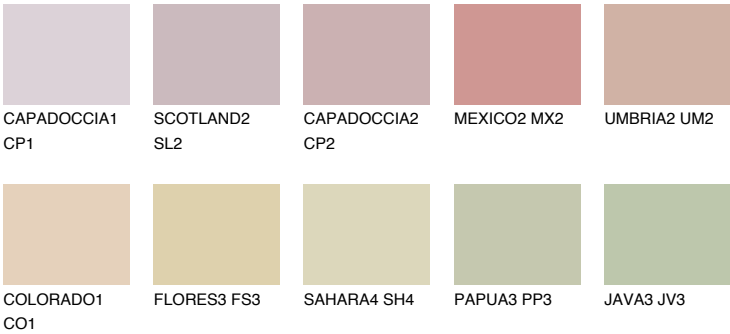

## ARIZONA2 AR2

54% TSR 58%

### Matching colours

#### COLOURS

#### INTENSE

For more information on plasters and paints, go to [www.ceresit.ee](http://www.ceresit.ee)

\*The presented colours refer to plasters and paints offered by Ceresit. Due to the use of digital techniques, the presented colours might not represent the original ones, thus they cannot be considered as a reliable colour presentation. We recommend checking the authentic colour samples.