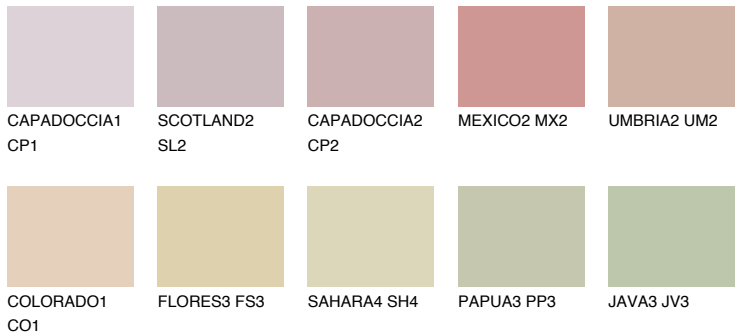

# COLOUR DETAILS

### Matching colours

#### COLOURS

#### INTENSE

For more information on plasters and paints, go to [www.ceresit.ee](http://www.ceresit.ee)

\*The presented colours refer to plasters and paints offered by Ceresit. Due to the use of digital techniques, the presented colours might not represent the original ones, thus they cannot be considered as a reliable colour presentation. We recommend checking the authentic colour samples.