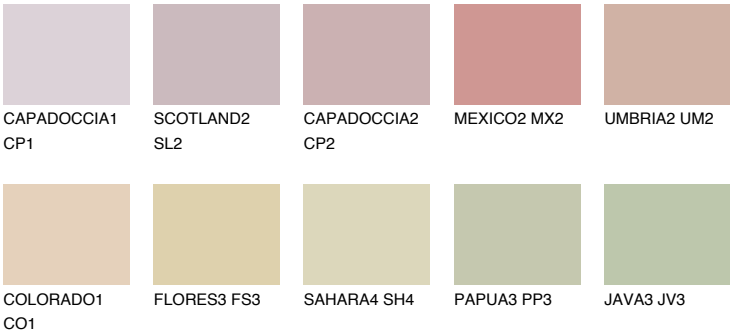

ARIZONA2 AR2

54% TSR 58%

Matching colours

COLOURS

INTENSE

For more information on plasters and paints, go to www.ceresit.ee

*The presented colours refer to plasters and paints offered by Ceresit. Due to the use of digital techniques, the presented colours might not represent the original ones, thus they cannot be considered as a reliable colour presentation. We recommend checking the authentic colour samples.