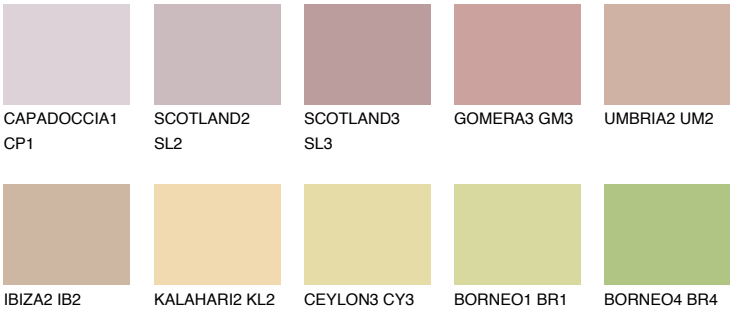

ARIZONA3 AR3

49% TSR 55%

Matching colours

COLOURS

INTENSE

For more information on plasters and paints, go to www.ceresit.ee

*The presented colours refer to plasters and paints offered by Ceresit. Due to the use of digital techniques, the presented colours might not represent the original ones, thus they cannot be considered as a reliable colour presentation. We recommend checking the authentic colour samples.