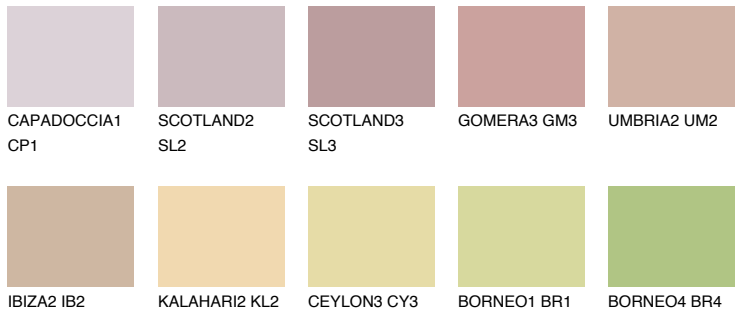

COLOUR DETAILS

ARIZONA3 AR3

49% TSR 55%

Matching colours

COLOURS

INTENSE

For more information on plasters and paints, go to www.ceresit.ee

*The presented colours refer to plasters and paints offered by Ceresit. Due to the use of digital techniques, the presented colours might not represent the original ones, thus they cannot be considered as a reliable colour presentation. We recommend checking the authentic colour samples.