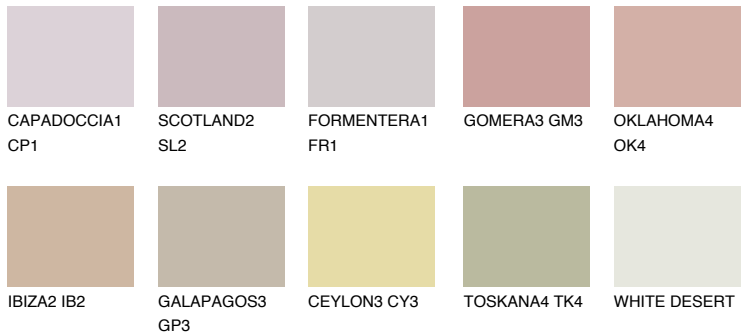

# COLOUR DETAILS

### Matching colours

#### COLOURS

#### INTENSE

For more information on plasters and paints, go to [www.ceresit.ee](http://www.ceresit.ee)

\*The presented colours refer to plasters and paints offered by Ceresit. Due to the use of digital techniques, the presented colours might not represent the original ones, thus they cannot be considered as a reliable colour presentation. We recommend checking the authentic colour samples.