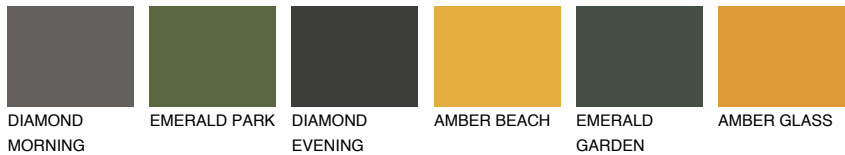

COLOUR DETAILS

ARIZONA4 AR4

44% TSR 47%

Matching colours

COLOURS

INTENSE

For more information on plasters and paints, go to www.ceresit.ee

*The presented colours refer to plasters and paints offered by Ceresit. Due to the use of digital techniques, the presented colours might not represent the original ones, thus they cannot be considered as a reliable colour presentation. We recommend checking the authentic colour samples.