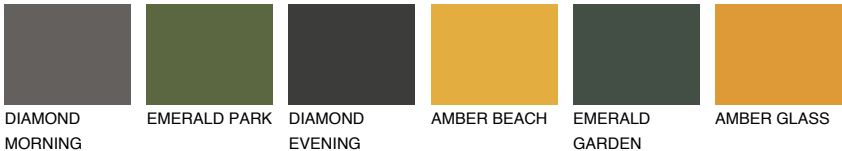

ARIZONA4 AR4

44% **TSR** 47%

Matching colours

COLOURS

INTENSE

For more information on plasters and paints, go to www.ceresit.ee

*The presented colours refer to plasters and paints offered by Ceresit. Due to the use of digital techniques, the presented colours might not represent the original ones, thus they cannot be considered as a reliable colour presentation. We recommend checking the authentic colour samples.