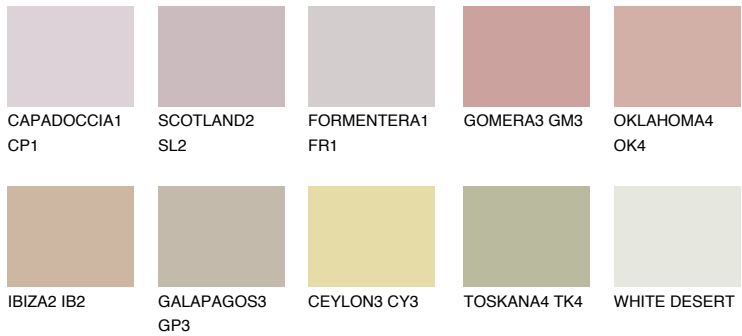

COLOUR DETAILS

ARIZONA4 AR4

44% TSR 47%

Matching colours

COLOURS

INTENSE

For more information on plasters and paints, go to www.ceresit.ee

*The presented colours refer to plasters and paints offered by Ceresit. Due to the use of digital techniques, the presented colours might not represent the original ones, thus they cannot be considered as a reliable colour presentation. We recommend checking the authentic colour samples.