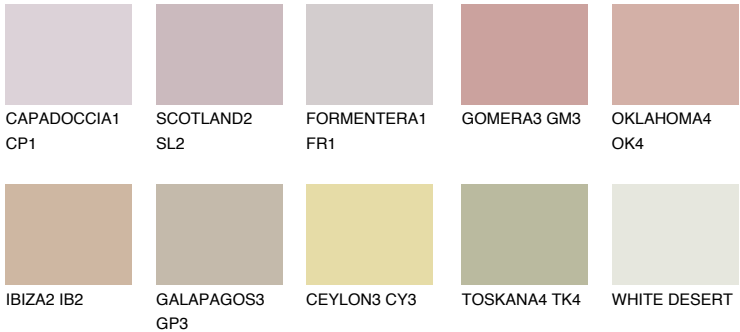

ARIZONA4 AR4

44% **TSR** 47%

Matching colours

COLOURS

INTENSE

For more information on plasters and paints, go to www.ceresit.ee

*The presented colours refer to plasters and paints offered by Ceresit. Due to the use of digital techniques, the presented colours might not represent the original ones, thus they cannot be considered as a reliable colour presentation. We recommend checking the authentic colour samples.