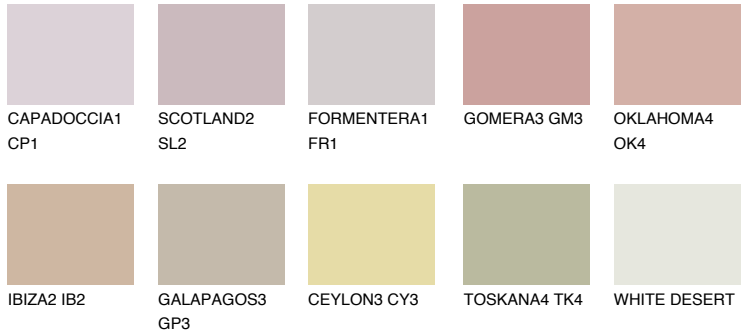

COLOUR DETAILS

ARIZONA4 AR4

44% TSR 47%

Matching colours

COLOURS

INTENSE

For more information on plasters and paints, go to www.ceresit.ee

*The presented colours refer to plasters and paints offered by Ceresit. Due to the use of digital techniques, the presented colours might not represent the original ones, thus they cannot be considered as a reliable colour presentation. We recommend checking the authentic colour samples.