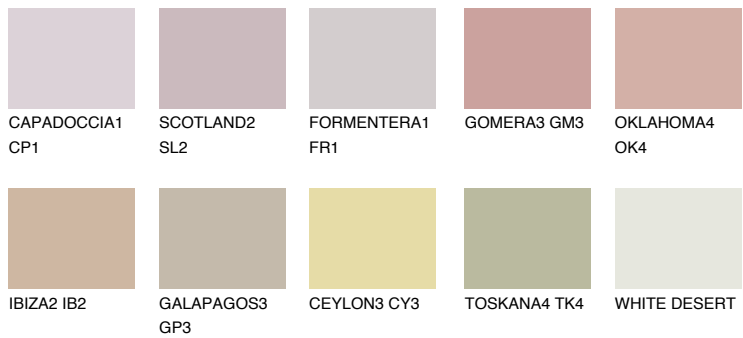

COLOUR DETAILS

ARIZONA4 AR4

44% TSR 47%

Matching colours

COLOURS

INTENSE

For more information on plasters and paints, go to www.ceresit.ee

*The presented colours refer to plasters and paints offered by Ceresit. Due to the use of digital techniques, the presented colours might not represent the original ones, thus they cannot be considered as a reliable colour presentation. We recommend checking the authentic colour samples.