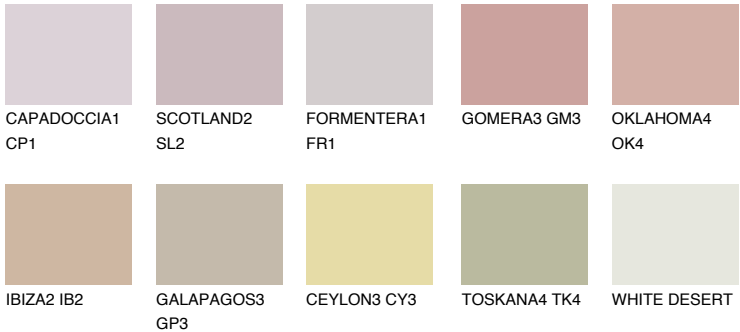

COLOUR DETAILS

ARIZONA4 AR4

44% TSR 47%

Matching colours

COLOURS

INTENSE

For more information on plasters and paints, go to www.ceresit.ee

*The presented colours refer to plasters and paints offered by Ceresit. Due to the use of digital techniques, the presented colours might not represent the original ones, thus they cannot be considered as a reliable colour presentation. We recommend checking the authentic colour samples.