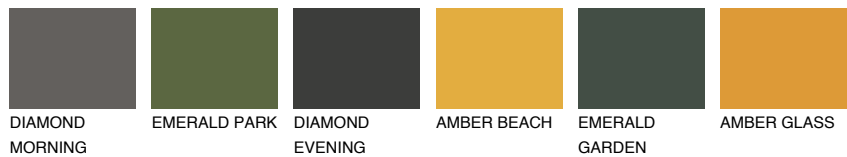

COLOUR DETAILS

ARIZONA4 AR4

44% TSR 47%

Matching colours

COLOURS

INTENSE

For more information on plasters and paints, go to www.ceresit.ee

*The presented colours refer to plasters and paints offered by Ceresit. Due to the use of digital techniques, the presented colours might not represent the original ones, thus they cannot be considered as a reliable colour presentation. We recommend checking the authentic colour samples.