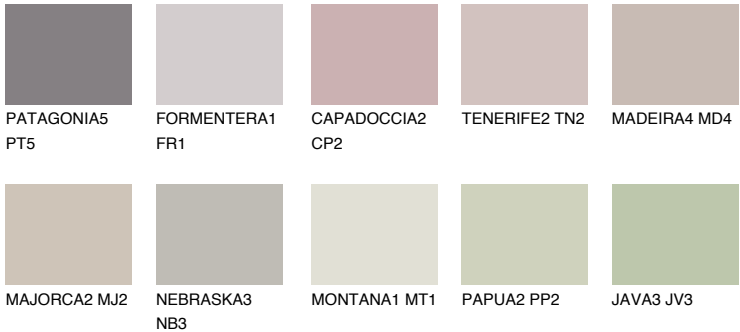

ARIZONA5 AR5

56% **TSR** 54%

Matching colours

COLOURS

INTENSE

For more information on plasters and paints, go to www.ceresit.ee

*The presented colours refer to plasters and paints offered by Ceresit. Due to the use of digital techniques, the presented colours might not represent the original ones, thus they cannot be considered as a reliable colour presentation. We recommend checking the authentic colour samples.