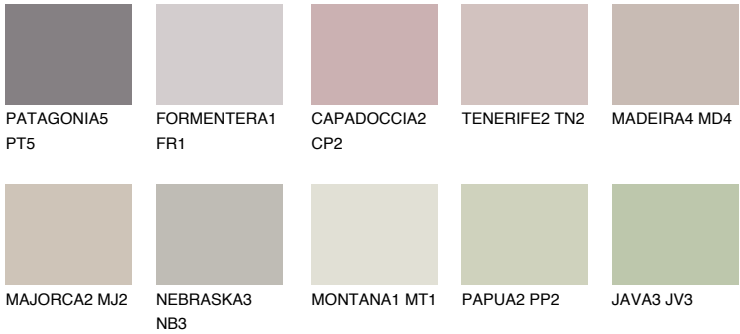

ARIZONA5 AR5

56% **TSR** 54%

Matching colours

COLOURS

INTENSE

For more information on plasters and paints, go to www.ceresit.ee

*The presented colours refer to plasters and paints offered by Ceresit. Due to the use of digital techniques, the presented colours might not represent the original ones, thus they cannot be considered as a reliable colour presentation. We recommend checking the authentic colour samples.