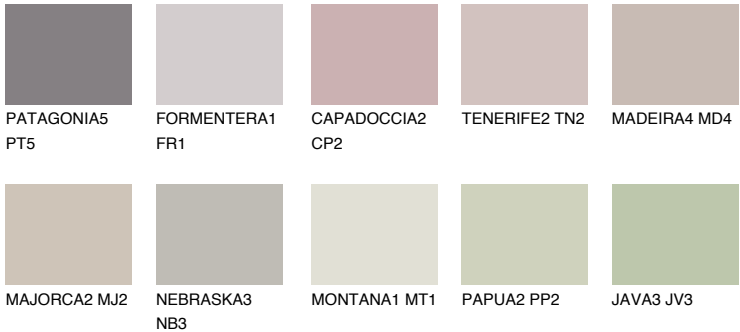

## ARIZONA5 AR5

56% **TSR** 54%

### Matching colours

#### COLOURS

#### INTENSE

For more information on plasters and paints, go to [www.ceresit.ee](http://www.ceresit.ee)

\*The presented colours refer to plasters and paints offered by Ceresit. Due to the use of digital techniques, the presented colours might not represent the original ones, thus they cannot be considered as a reliable colour presentation. We recommend checking the authentic colour samples.