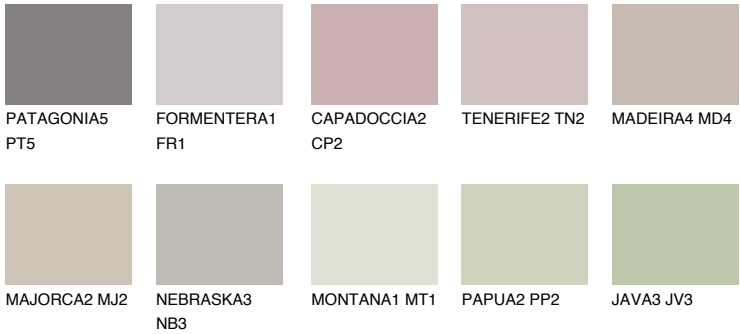

## ARIZONA5 AR5

56% **TSR** 54%

### Matching colours

#### COLOURS

#### INTENSE

For more information on plasters and paints, go to [www.ceresit.ee](http://www.ceresit.ee)

\*The presented colours refer to plasters and paints offered by Ceresit. Due to the use of digital techniques, the presented colours might not represent the original ones, thus they cannot be considered as a reliable colour presentation. We recommend checking the authentic colour samples.