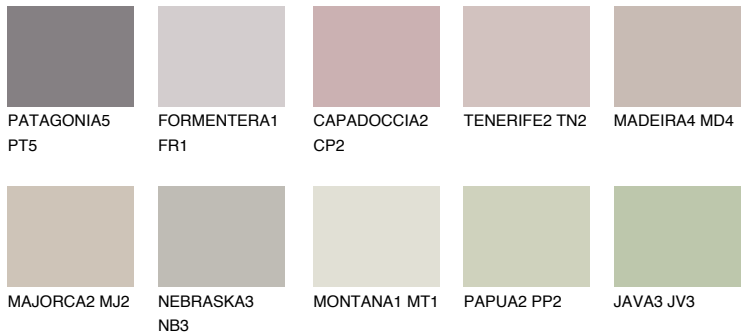

COLOUR DETAILS

ARIZONA5 AR5

56% **TSR** 54%

Matching colours

COLOURS

INTENSE

For more information on plasters and paints, go to www.ceresit.ee

*The presented colours refer to plasters and paints offered by Ceresit. Due to the use of digital techniques, the presented colours might not represent the original ones, thus they cannot be considered as a reliable colour presentation. We recommend checking the authentic colour samples.