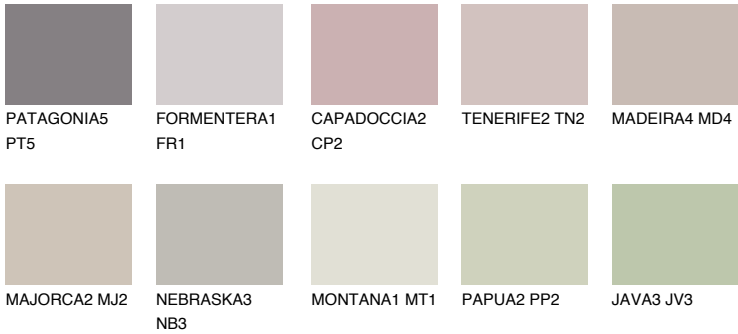

ARIZONA5 AR5

56% **TSR** 54%

Matching colours

COLOURS

INTENSE

For more information on plasters and paints, go to www.ceresit.ee

*The presented colours refer to plasters and paints offered by Ceresit. Due to the use of digital techniques, the presented colours might not represent the original ones, thus they cannot be considered as a reliable colour presentation. We recommend checking the authentic colour samples.