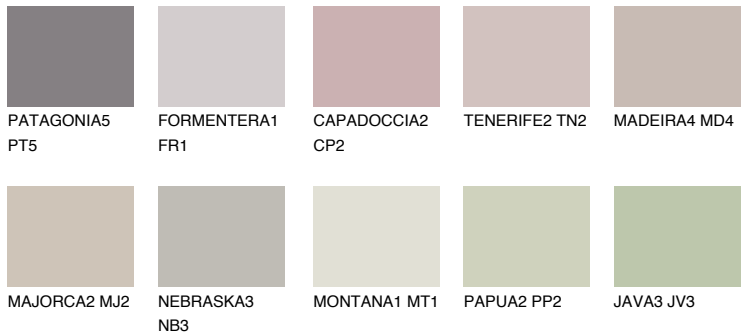

# COLOUR DETAILS

### Matching colours

#### COLOURS

#### INTENSE

For more information on plasters and paints, go to [www.ceresit.ee](http://www.ceresit.ee)

\*The presented colours refer to plasters and paints offered by Ceresit. Due to the use of digital techniques, the presented colours might not represent the original ones, thus they cannot be considered as a reliable colour presentation. We recommend checking the authentic colour samples.