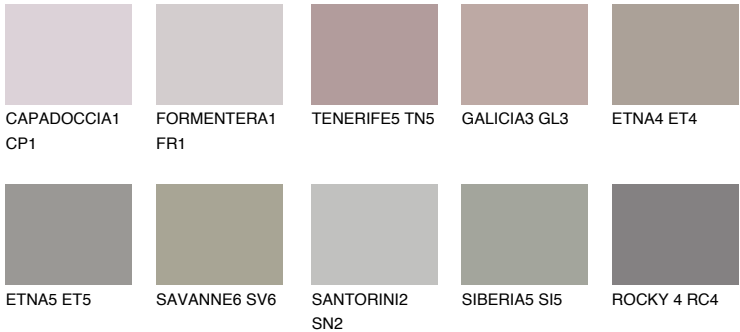

## ARIZONA6 AR6

35% TSR 33%

### Matching colours

#### COLOURS

#### INTENSE

For more information on plasters and paints, go to [www.ceresit.ee](http://www.ceresit.ee)

\*The presented colours refer to plasters and paints offered by Ceresit. Due to the use of digital techniques, the presented colours might not represent the original ones, thus they cannot be considered as a reliable colour presentation. We recommend checking the authentic colour samples.