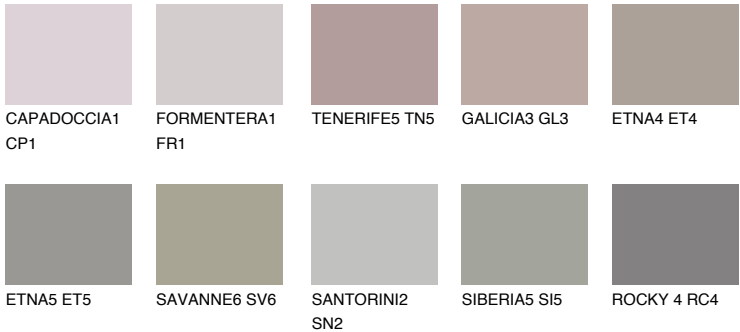

## ARIZONA6 AR6

35% **TSR** 33%

### Matching colours

#### COLOURS

#### INTENSE

For more information on plasters and paints, go to [www.ceresit.ee](http://www.ceresit.ee)

\*The presented colours refer to plasters and paints offered by Ceresit. Due to the use of digital techniques, the presented colours might not represent the original ones, thus they cannot be considered as a reliable colour presentation. We recommend checking the authentic colour samples.