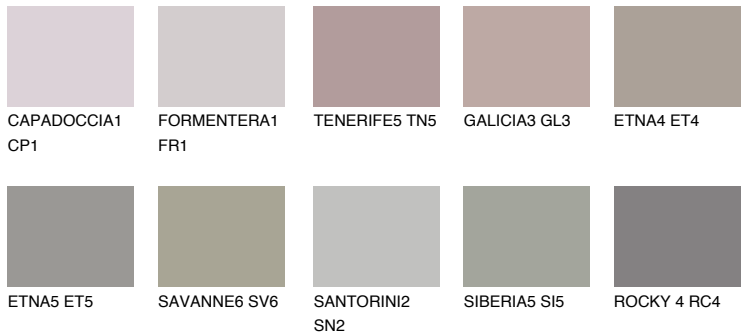

COLOUR DETAILS

ARIZONA6 AR6

35% TSR 33%

Matching colours

COLOURS

INTENSE

For more information on plasters and paints, go to www.ceresit.ee

*The presented colours refer to plasters and paints offered by Ceresit. Due to the use of digital techniques, the presented colours might not represent the original ones, thus they cannot be considered as a reliable colour presentation. We recommend checking the authentic colour samples.