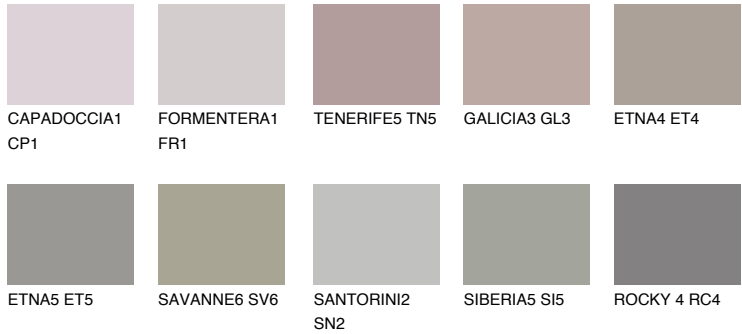

COLOUR DETAILS

ARIZONA6 AR6

35% TSR 33%

Matching colours

COLOURS

INTENSE

For more information on plasters and paints, go to www.ceresit.ee

*The presented colours refer to plasters and paints offered by Ceresit. Due to the use of digital techniques, the presented colours might not represent the original ones, thus they cannot be considered as a reliable colour presentation. We recommend checking the authentic colour samples.