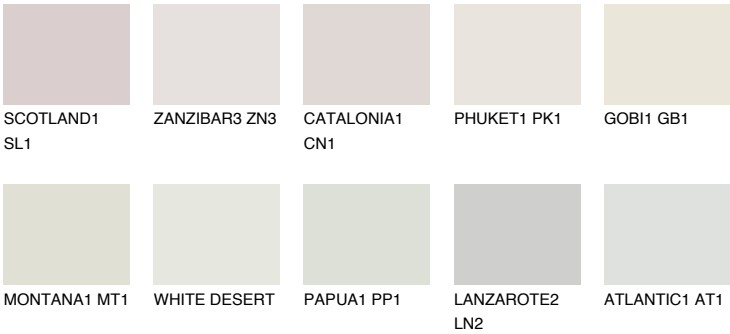

FUJI1 FJ1

77% TSR 69%

Matching colours

COLOURS

INTENSE

For more information on plasters and paints, go to www.ceresit.ee

*The presented colours refer to plasters and paints offered by Ceresit. Due to the use of digital techniques, the presented colours might not represent the original ones, thus they cannot be considered as a reliable colour presentation. We recommend checking the authentic colour samples.