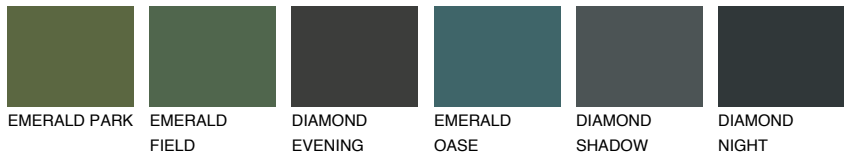

FUJI1 FJ1

77% **TSR** 69%

Matching colours

COLOURS

INTENSE

For more information on plasters and paints, go to
www.ceresit.ee

*The presented colours refer to plasters and paints offered by Ceresit. Due to the use of digital techniques, the presented colours might not represent the original ones, thus they cannot be considered as a reliable colour presentation. We recommend checking the authentic colour samples.