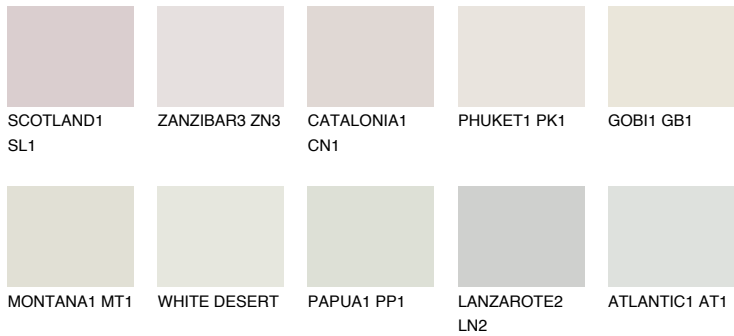

FUJI1 FJ1

77% **TSR** 69%

Matching colours

COLOURS

INTENSE

For more information on plasters and paints, go to
www.ceresit.ee

*The presented colours refer to plasters and paints offered by Ceresit. Due to the use of digital techniques, the presented colours might not represent the original ones, thus they cannot be considered as a reliable colour presentation. We recommend checking the authentic colour samples.