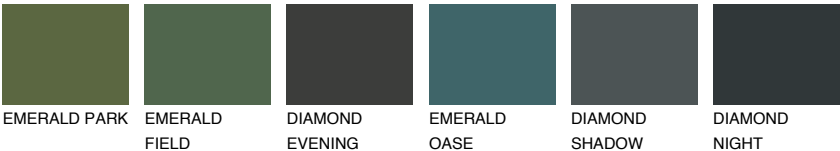

FUJI1 FJ1

77% TSR 69%

Matching colours

COLOURS

INTENSE

For more information on plasters and paints, go to www.ceresit.ee

*The presented colours refer to plasters and paints offered by Ceresit. Due to the use of digital techniques, the presented colours might not represent the original ones, thus they cannot be considered as a reliable colour presentation. We recommend checking the authentic colour samples.