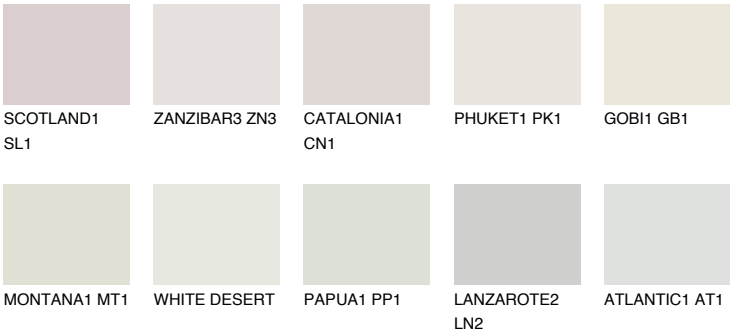

FUJI1 FJ1

77% **TSR** 69%

Matching colours

COLOURS

INTENSE

For more information on plasters and paints, go to www.ceresit.ee

*The presented colours refer to plasters and paints offered by Ceresit. Due to the use of digital techniques, the presented colours might not represent the original ones, thus they cannot be considered as a reliable colour presentation. We recommend checking the authentic colour samples.