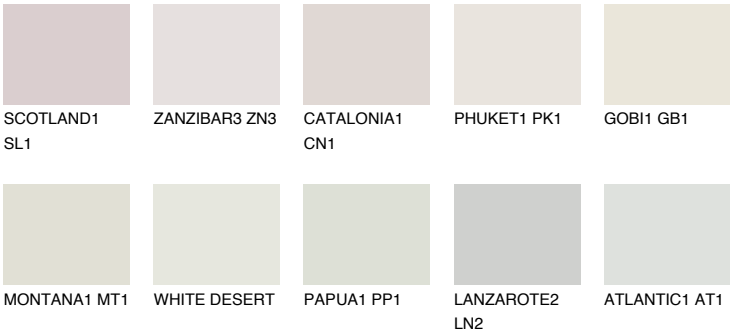

FUJI1 FJ1

77% **TSR** 69%

Matching colours

COLOURS

INTENSE

For more information on plasters and paints, go to www.ceresit.ee

*The presented colours refer to plasters and paints offered by Ceresit. Due to the use of digital techniques, the presented colours might not represent the original ones, thus they cannot be considered as a reliable colour presentation. We recommend checking the authentic colour samples.