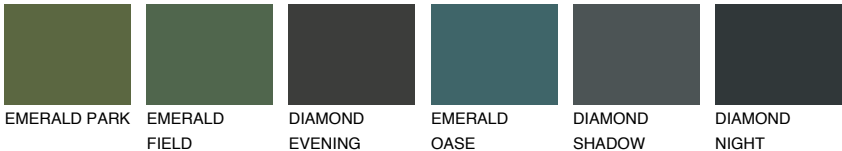

FUJI1 FJ1

77% TSR 69%

Matching colours

COLOURS

INTENSE

For more information on plasters and paints, go to www.ceresit.ee

*The presented colours refer to plasters and paints offered by Ceresit. Due to the use of digital techniques, the presented colours might not represent the original ones, thus they cannot be considered as a reliable colour presentation. We recommend checking the authentic colour samples.