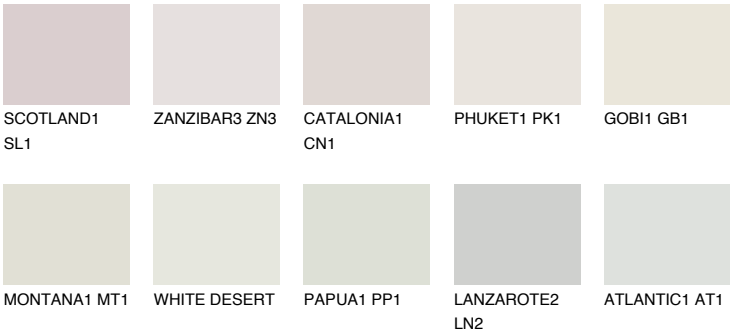

## FUJI1 FJ1

77% TSR 69%

### Matching colours

#### COLOURS

#### INTENSE

For more information on plasters and paints, go to [www.ceresit.ee](http://www.ceresit.ee)

\*The presented colours refer to plasters and paints offered by Ceresit. Due to the use of digital techniques, the presented colours might not represent the original ones, thus they cannot be considered as a reliable colour presentation. We recommend checking the authentic colour samples.