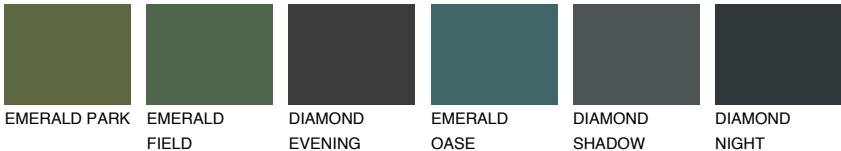

FUJI1 FJ1

77% **TSR** 69%

Matching colours

COLOURS

INTENSE

For more information on plasters and paints, go to www.ceresit.ee

*The presented colours refer to plasters and paints offered by Ceresit. Due to the use of digital techniques, the presented colours might not represent the original ones, thus they cannot be considered as a reliable colour presentation. We recommend checking the authentic colour samples.