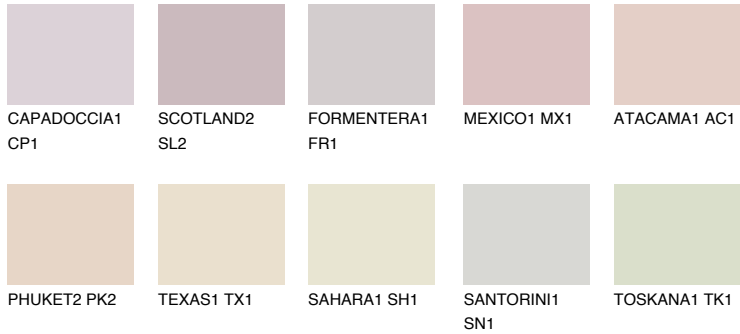

COLOUR DETAILS

FUJI2 FJ2

70% **TSR** 70%

Matching colours

COLOURS

INTENSE

For more information on plasters and paints, go to www.ceresit.ee

*The presented colours refer to plasters and paints offered by Ceresit. Due to the use of digital techniques, the presented colours might not represent the original ones, thus they cannot be considered as a reliable colour presentation. We recommend checking the authentic colour samples.