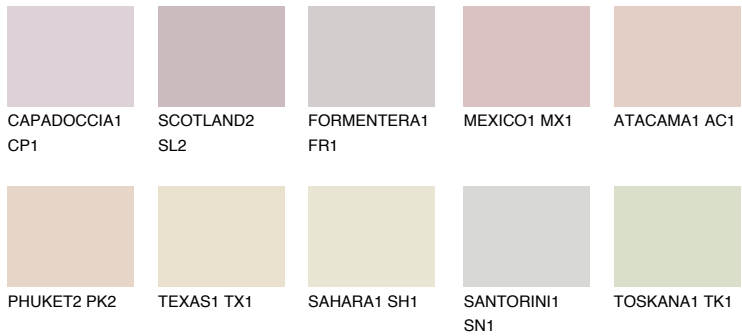

COLOUR DETAILS

FUJI2 FJ2

70% TSR 70%

Matching colours

COLOURS

INTENSE

For more information on plasters and paints, go to www.ceresit.ee

*The presented colours refer to plasters and paints offered by Ceresit. Due to the use of digital techniques, the presented colours might not represent the original ones, thus they cannot be considered as a reliable colour presentation. We recommend checking the authentic colour samples.