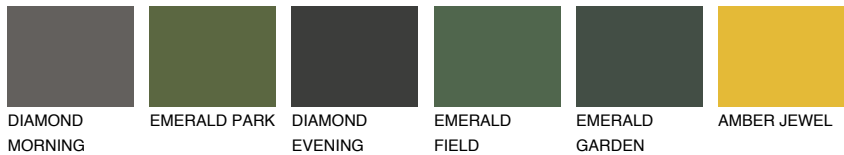

COLOUR DETAILS

FUJI2 FJ2

70% TSR 70%

Matching colours

COLOURS

INTENSE

For more information on plasters and paints, go to www.ceresit.ee

*The presented colours refer to plasters and paints offered by Ceresit. Due to the use of digital techniques, the presented colours might not represent the original ones, thus they cannot be considered as a reliable colour presentation. We recommend checking the authentic colour samples.