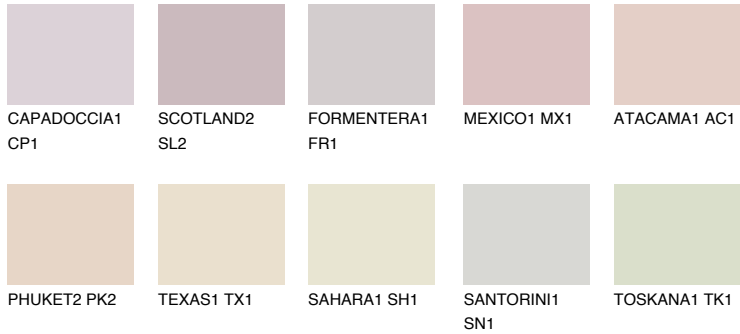

COLOUR DETAILS

FUJI2 FJ2

70% TSR 70%

Matching colours

COLOURS

INTENSE

For more information on plasters and paints, go to www.ceresit.ee

*The presented colours refer to plasters and paints offered by Ceresit. Due to the use of digital techniques, the presented colours might not represent the original ones, thus they cannot be considered as a reliable colour presentation. We recommend checking the authentic colour samples.