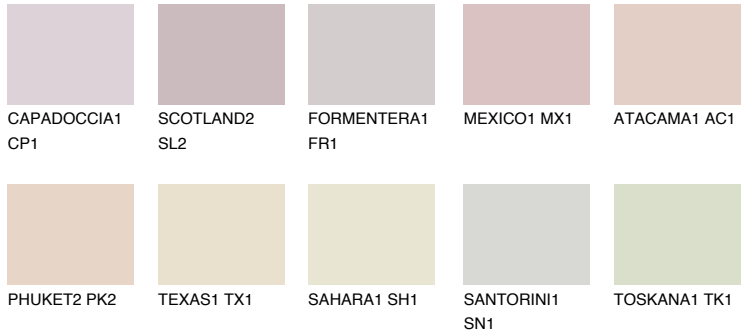

COLOUR DETAILS

FUJI2 FJ2

70% **TSR** 70%

Matching colours

COLOURS

INTENSE

For more information on plasters and paints, go to www.ceresit.ee

*The presented colours refer to plasters and paints offered by Ceresit. Due to the use of digital techniques, the presented colours might not represent the original ones, thus they cannot be considered as a reliable colour presentation. We recommend checking the authentic colour samples.