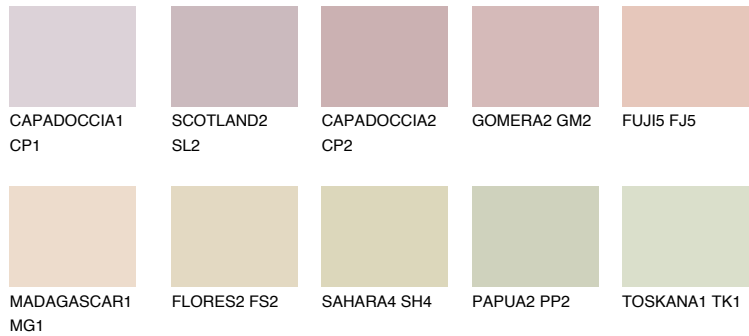

COLOUR DETAILS

FUJI3 FJ3

65% TSR 67%

Matching colours

COLOURS

INTENSE

For more information on plasters and paints, go to www.ceresit.ee

*The presented colours refer to plasters and paints offered by Ceresit. Due to the use of digital techniques, the presented colours might not represent the original ones, thus they cannot be considered as a reliable colour presentation. We recommend checking the authentic colour samples.