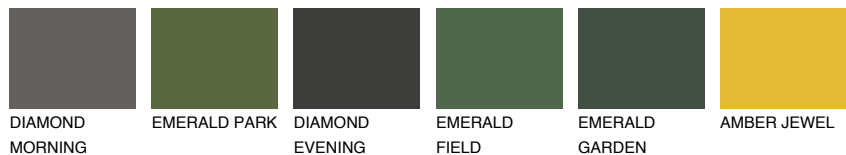

COLOUR DETAILS

FUJI3 FJ3

65% TSR 67%

Matching colours

COLOURS

INTENSE

For more information on plasters and paints, go to www.ceresit.ee

*The presented colours refer to plasters and paints offered by Ceresit. Due to the use of digital techniques, the presented colours might not represent the original ones, thus they cannot be considered as a reliable colour presentation. We recommend checking the authentic colour samples.