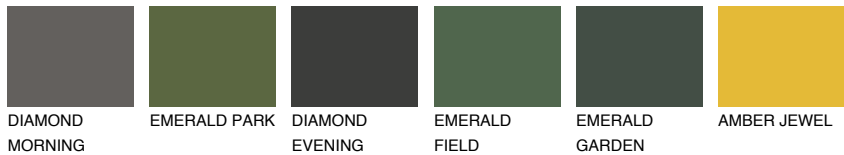

COLOUR DETAILS

FUJI3 FJ3

65% TSR 67%

Matching colours

COLOURS

INTENSE

For more information on plasters and paints, go to www.ceresit.ee

*The presented colours refer to plasters and paints offered by Ceresit. Due to the use of digital techniques, the presented colours might not represent the original ones, thus they cannot be considered as a reliable colour presentation. We recommend checking the authentic colour samples.