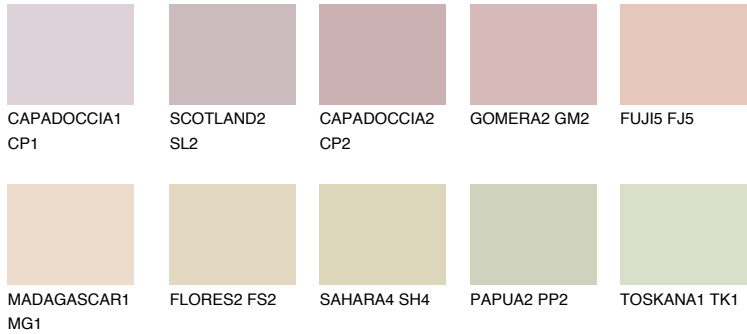

COLOUR DETAILS

FUJI3 FJ3

65% TSR 67%

Matching colours

COLOURS

INTENSE

For more information on plasters and paints, go to www.ceresit.ee

*The presented colours refer to plasters and paints offered by Ceresit. Due to the use of digital techniques, the presented colours might not represent the original ones, thus they cannot be considered as a reliable colour presentation. We recommend checking the authentic colour samples.