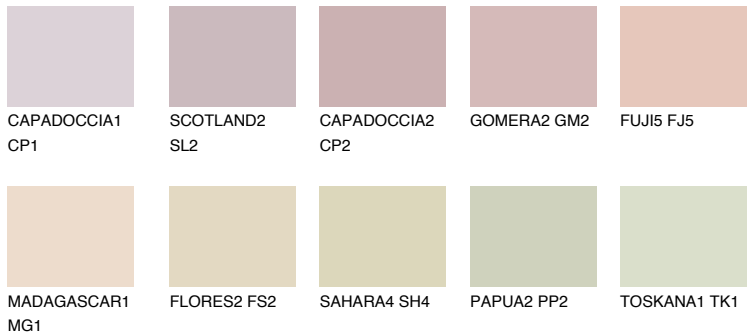

COLOUR DETAILS

FUJI3 FJ3

65% TSR 67%

Matching colours

COLOURS

INTENSE

For more information on plasters and paints, go to www.ceresit.ee

*The presented colours refer to plasters and paints offered by Ceresit. Due to the use of digital techniques, the presented colours might not represent the original ones, thus they cannot be considered as a reliable colour presentation. We recommend checking the authentic colour samples.