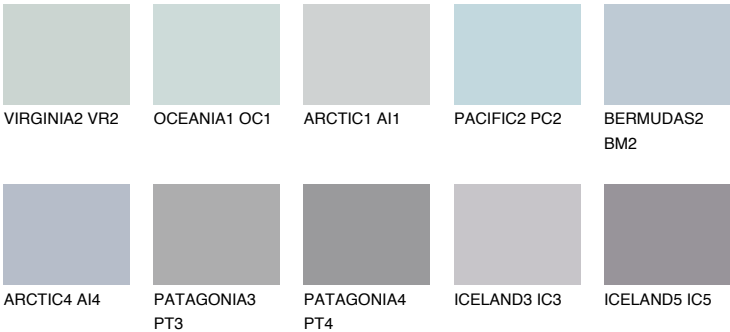

# COLOUR DETAILS

## HAWAII1 HW1

65% TSR 67%

### Matching colours

#### COLOURS