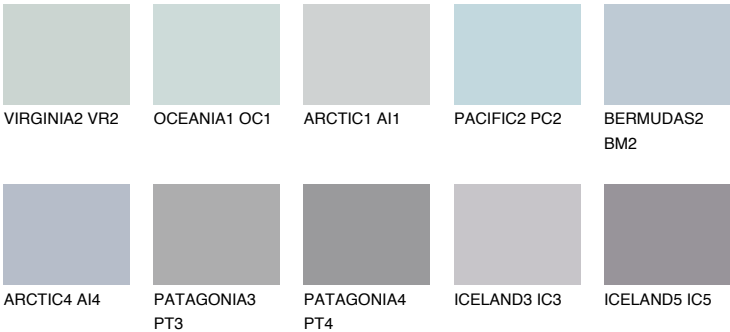

COLOUR DETAILS

HAWAII1 HW1

65% TSR 67%

Matching colours

COLOURS

INTENSE

For more information on plasters and paints, go to www.ceresit.ee

*The presented colours refer to plasters and paints offered by Ceresit. Due to the use of digital techniques, the presented colours might not represent the original ones, thus they cannot be considered as a reliable colour presentation. We recommend checking the authentic colour samples.