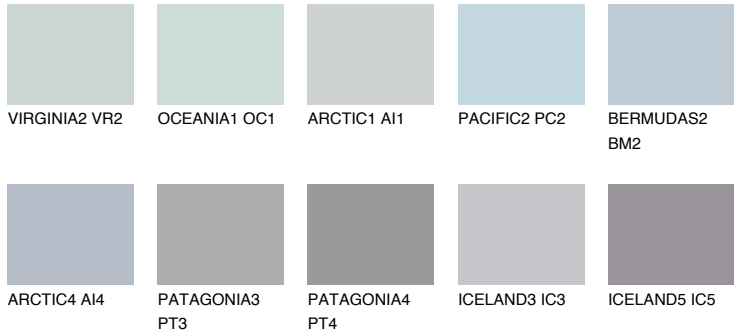

# COLOUR DETAILS

## HAWAII1 HW1

65% TSR 67%

### Matching colours

#### COLOURS