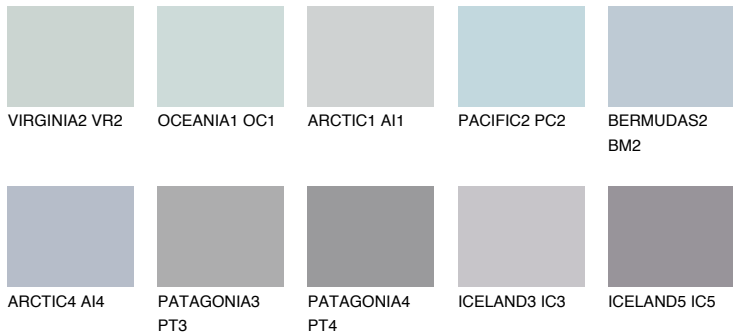

COLOUR DETAILS

HAWAII1 HW1

65% TSR 67%

Matching colours

COLOURS

INTENSE

For more information on plasters and paints, go to www.ceresit.ee

*The presented colours refer to plasters and paints offered by Ceresit. Due to the use of digital techniques, the presented colours might not represent the original ones, thus they cannot be considered as a reliable colour presentation. We recommend checking the authentic colour samples.