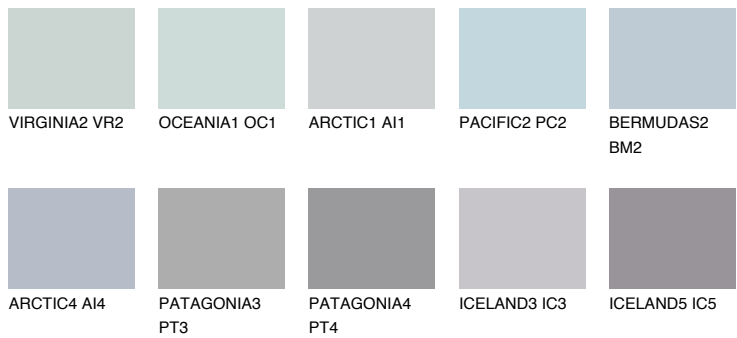

# COLOUR DETAILS

## HAWAII1 HW1

65% **TSR** 67%

### Matching colours

#### COLOURS