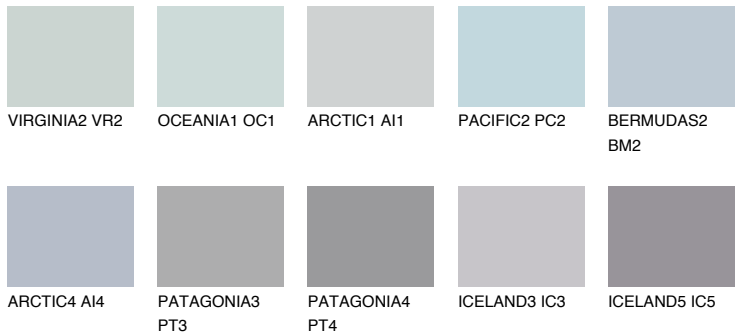

# COLOUR DETAILS

## HAWAII1 HW1

65% TSR 67%

### Matching colours

#### COLOURS