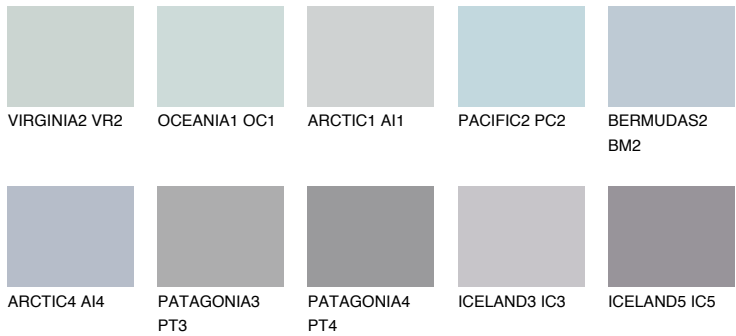

COLOUR DETAILS

HAWAII1 HW1

65% **TSR** 67%

Matching colours

COLOURS

INTENSE

For more information on plasters and paints, go to www.ceresit.ee

*The presented colours refer to plasters and paints offered by Ceresit. Due to the use of digital techniques, the presented colours might not represent the original ones, thus they cannot be considered as a reliable colour presentation. We recommend checking the authentic colour samples.