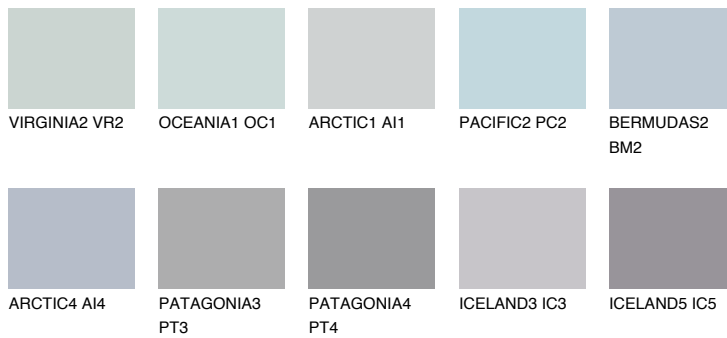

COLOUR DETAILS

HAWAII1 HW1

65% **TSR** 67%

Matching colours

COLOURS

INTENSE

For more information on plasters and paints, go to www.ceresit.ee

*The presented colours refer to plasters and paints offered by Ceresit. Due to the use of digital techniques, the presented colours might not represent the original ones, thus they cannot be considered as a reliable colour presentation. We recommend checking the authentic colour samples.