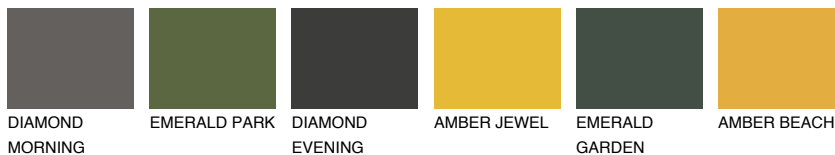

COLOUR DETAILS

FUJI4 FJ4

66% TSR 68%

Matching colours

COLOURS

INTENSE

For more information on plasters and paints, go to www.ceresit.ee

*The presented colours refer to plasters and paints offered by Ceresit. Due to the use of digital techniques, the presented colours might not represent the original ones, thus they cannot be considered as a reliable colour presentation. We recommend checking the authentic colour samples.