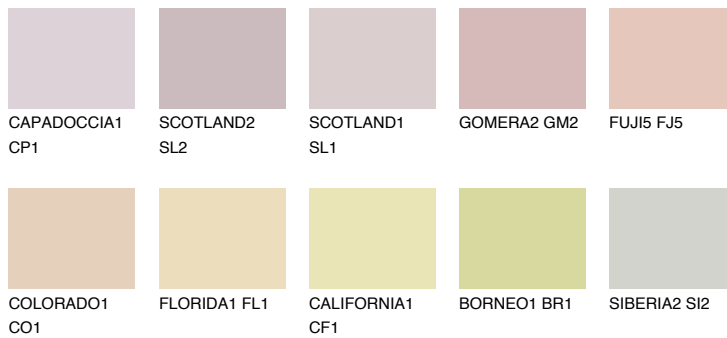

# COLOUR DETAILS

### Matching colours

#### COLOURS

#### INTENSE

For more information on plasters and paints, go to [www.ceresit.ee](http://www.ceresit.ee)

\*The presented colours refer to plasters and paints offered by Ceresit. Due to the use of digital techniques, the presented colours might not represent the original ones, thus they cannot be considered as a reliable colour presentation. We recommend checking the authentic colour samples.