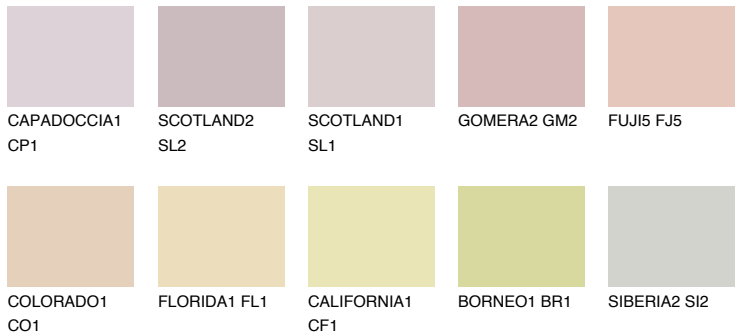

COLOUR DETAILS

FUJI4 FJ4

66% **TSR** 68%

Matching colours

COLOURS

INTENSE

For more information on plasters and paints, go to www.ceresit.ee

*The presented colours refer to plasters and paints offered by Ceresit. Due to the use of digital techniques, the presented colours might not represent the original ones, thus they cannot be considered as a reliable colour presentation. We recommend checking the authentic colour samples.