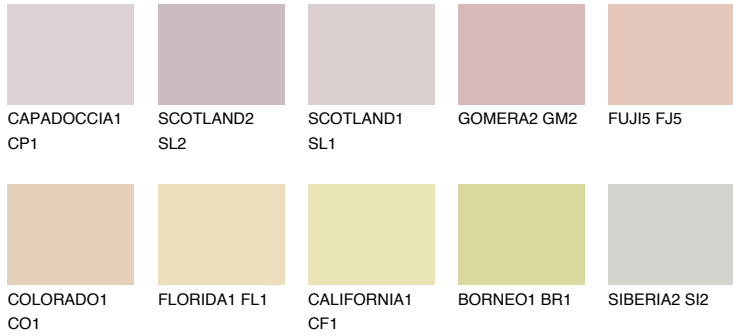

# COLOUR DETAILS

## Matching colours

### COLOURS

### INTENSE

For more information on plasters and paints, go to [www.ceresit.ee](http://www.ceresit.ee)

\*The presented colours refer to plasters and paints offered by Ceresit. Due to the use of digital techniques, the presented colours might not represent the original ones, thus they cannot be considered as a reliable colour presentation. We recommend checking the authentic colour samples.