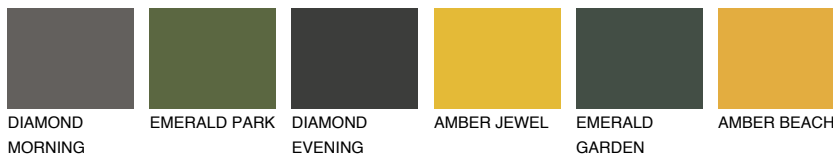

COLOUR DETAILS

FUJI4 FJ4

66% **TSR** 68%

Matching colours

COLOURS

INTENSE

For more information on plasters and paints, go to www.ceresit.ee

*The presented colours refer to plasters and paints offered by Ceresit. Due to the use of digital techniques, the presented colours might not represent the original ones, thus they cannot be considered as a reliable colour presentation. We recommend checking the authentic colour samples.