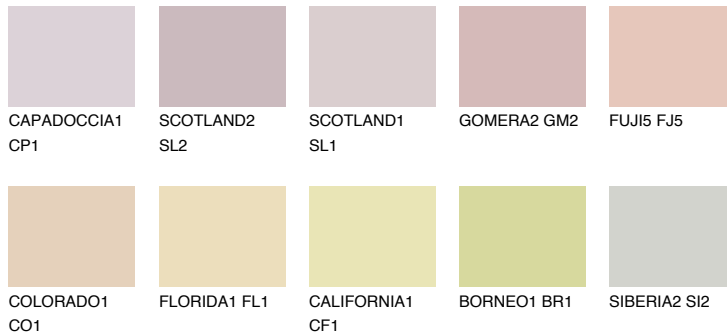

COLOUR DETAILS

FUJI4 FJ4

66% **TSR** 68%

Matching colours

COLOURS

INTENSE

For more information on plasters and paints, go to www.ceresit.ee

*The presented colours refer to plasters and paints offered by Ceresit. Due to the use of digital techniques, the presented colours might not represent the original ones, thus they cannot be considered as a reliable colour presentation. We recommend checking the authentic colour samples.