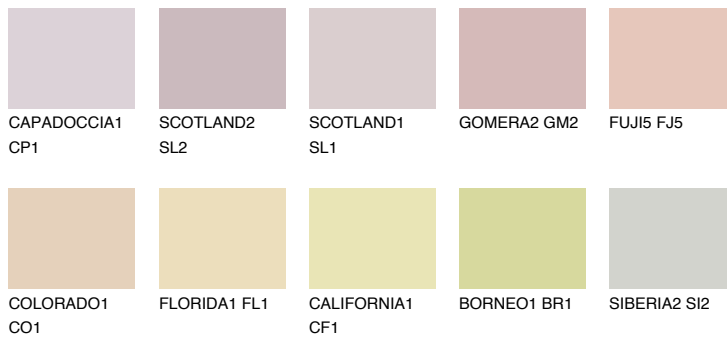

COLOUR DETAILS

FUJI4 FJ4

66% **TSR** 68%

Matching colours

COLOURS

INTENSE

For more information on plasters and paints, go to www.ceresit.ee

*The presented colours refer to plasters and paints offered by Ceresit. Due to the use of digital techniques, the presented colours might not represent the original ones, thus they cannot be considered as a reliable colour presentation. We recommend checking the authentic colour samples.