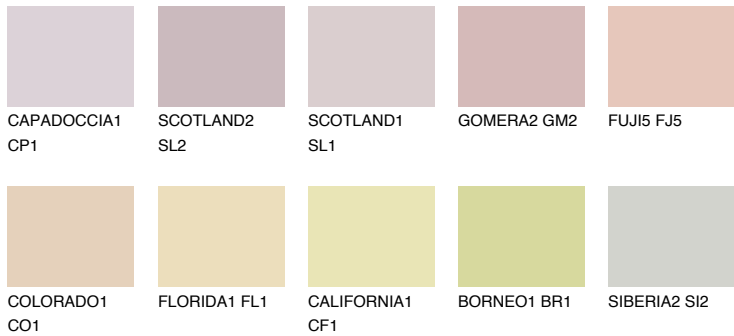

COLOUR DETAILS

FUJI4 FJ4

66% TSR 68%

Matching colours

COLOURS

INTENSE

For more information on plasters and paints, go to www.ceresit.ee

*The presented colours refer to plasters and paints offered by Ceresit. Due to the use of digital techniques, the presented colours might not represent the original ones, thus they cannot be considered as a reliable colour presentation. We recommend checking the authentic colour samples.