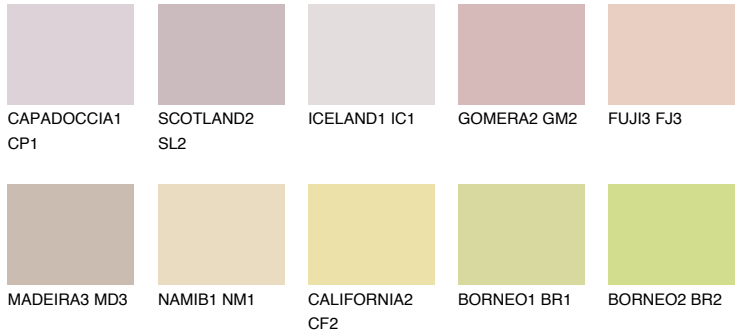

COLOUR DETAILS

FUJI5 FJ5

61% TSR 65%

Matching colours

COLOURS

INTENSE

For more information on plasters and paints, go to www.ceresit.ee

*The presented colours refer to plasters and paints offered by Ceresit. Due to the use of digital techniques, the presented colours might not represent the original ones, thus they cannot be considered as a reliable colour presentation. We recommend checking the authentic colour samples.