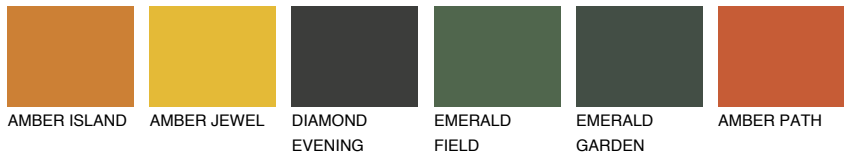

COLOUR DETAILS

FUJI5 FJ5

61% TSR 65%

Matching colours

COLOURS

INTENSE

For more information on plasters and paints, go to www.ceresit.ee

*The presented colours refer to plasters and paints offered by Ceresit. Due to the use of digital techniques, the presented colours might not represent the original ones, thus they cannot be considered as a reliable colour presentation. We recommend checking the authentic colour samples.