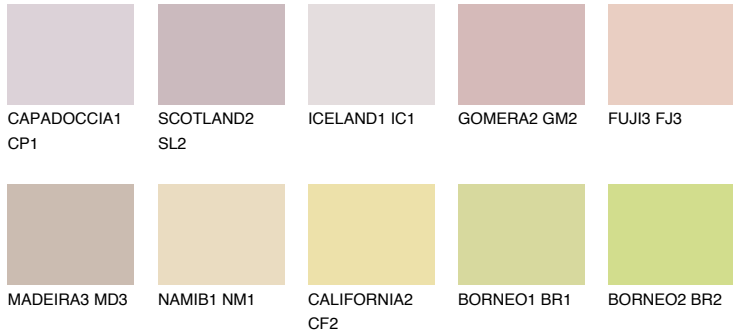

COLOUR DETAILS

FUJI5 FJ5

61% TSR 65%

Matching colours

COLOURS

INTENSE

For more information on plasters and paints, go to www.ceresit.ee

*The presented colours refer to plasters and paints offered by Ceresit. Due to the use of digital techniques, the presented colours might not represent the original ones, thus they cannot be considered as a reliable colour presentation. We recommend checking the authentic colour samples.