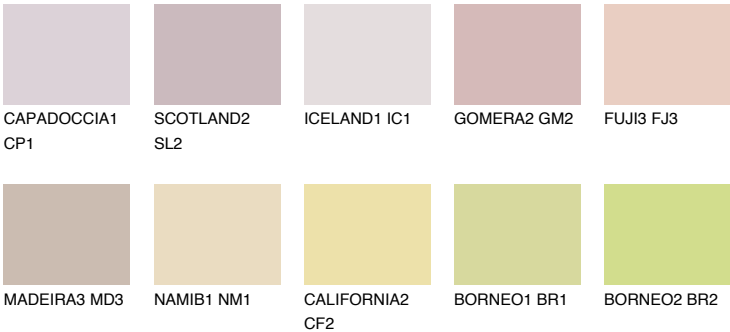

COLOUR DETAILS

FUJI5 FJ5

61% TSR 65%

Matching colours

COLOURS

INTENSE

For more information on plasters and paints, go to www.ceresit.ee

*The presented colours refer to plasters and paints offered by Ceresit. Due to the use of digital techniques, the presented colours might not represent the original ones, thus they cannot be considered as a reliable colour presentation. We recommend checking the authentic colour samples.