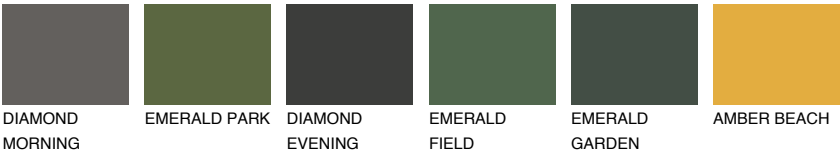

COLOUR DETAILS

FUJI6 FJ6

53% TSR 63%

Matching colours

COLOURS

INTENSE

For more information on plasters and paints, go to www.ceresit.ee

*The presented colours refer to plasters and paints offered by Ceresit. Due to the use of digital techniques, the presented colours might not represent the original ones, thus they cannot be considered as a reliable colour presentation. We recommend checking the authentic colour samples.