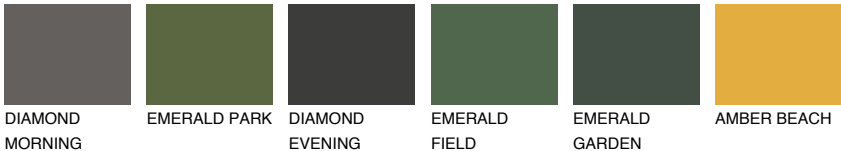

COLOUR DETAILS

FUJI6 FJ6

53% TSR 63%

Matching colours

COLOURS

INTENSE

For more information on plasters and paints, go to www.ceresit.ee

*The presented colours refer to plasters and paints offered by Ceresit. Due to the use of digital techniques, the presented colours might not represent the original ones, thus they cannot be considered as a reliable colour presentation. We recommend checking the authentic colour samples.