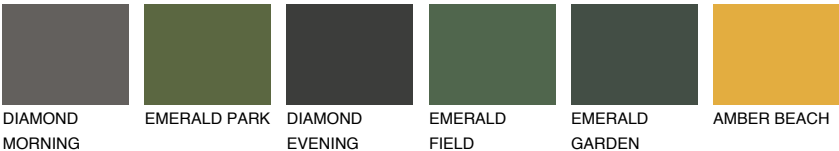

COLOUR DETAILS

FUJI6 FJ6

53% TSR 63%

Matching colours

COLOURS

INTENSE

For more information on plasters and paints, go to www.ceresit.ee

*The presented colours refer to plasters and paints offered by Ceresit. Due to the use of digital techniques, the presented colours might not represent the original ones, thus they cannot be considered as a reliable colour presentation. We recommend checking the authentic colour samples.