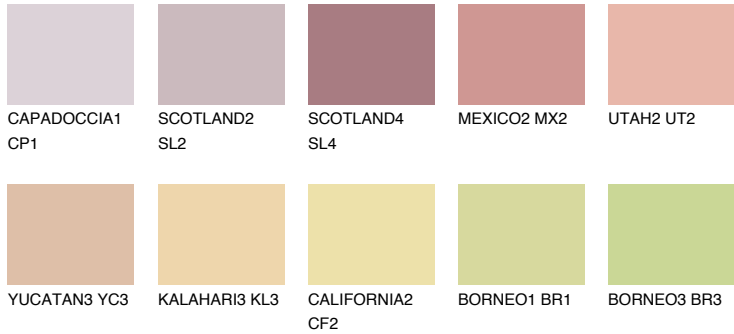

COLOUR DETAILS

FUJI6 FJ6

53% **TSR** 63%

Matching colours

COLOURS

INTENSE

For more information on plasters and paints, go to www.ceresit.ee

*The presented colours refer to plasters and paints offered by Ceresit. Due to the use of digital techniques, the presented colours might not represent the original ones, thus they cannot be considered as a reliable colour presentation. We recommend checking the authentic colour samples.