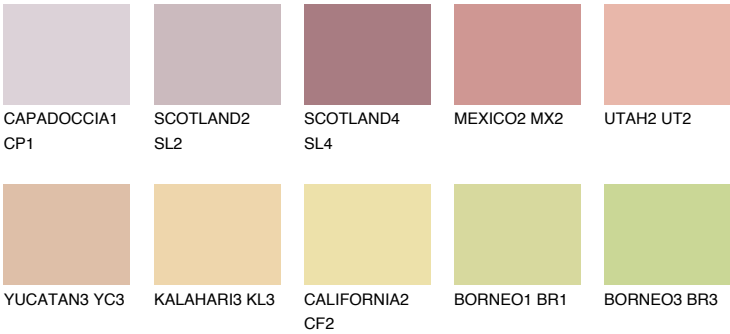

COLOUR DETAILS

FUJI6 FJ6

53% TSR 63%

Matching colours

COLOURS

INTENSE

For more information on plasters and paints, go to www.ceresit.ee

*The presented colours refer to plasters and paints offered by Ceresit. Due to the use of digital techniques, the presented colours might not represent the original ones, thus they cannot be considered as a reliable colour presentation. We recommend checking the authentic colour samples.