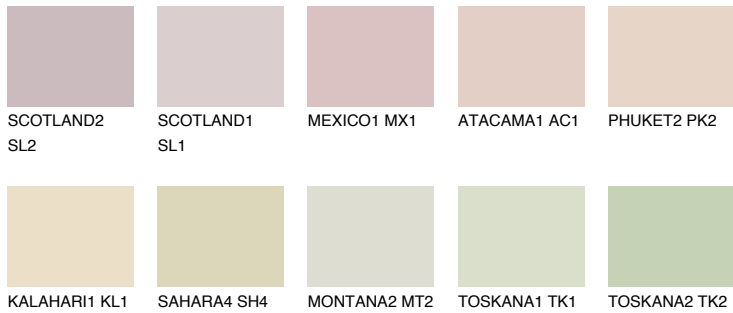

COLOUR DETAILS

NEVADA1 NV1

72% TSR 69%

Matching colours

COLOURS

INTENSE

For more information on plasters and paints, go to www.ceresit.ee

*The presented colours refer to plasters and paints offered by Ceresit. Due to the use of digital techniques, the presented colours might not represent the original ones, thus they cannot be considered as a reliable colour presentation. We recommend checking the authentic colour samples.