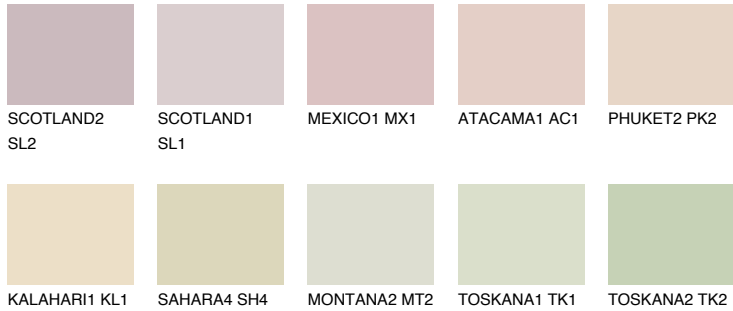

# COLOUR DETAILS

## NEVADA1 NV1

72% TSR 69%

## Matching colours

### COLOURS