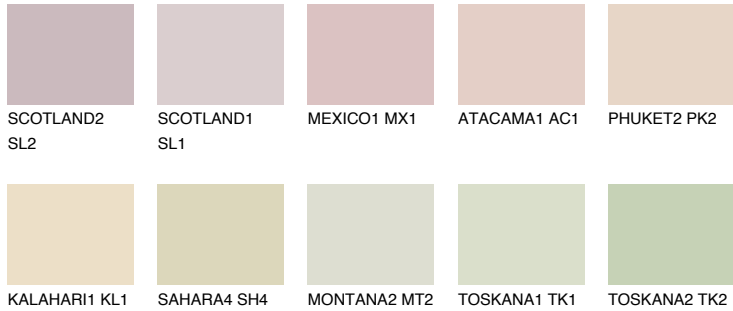

COLOUR DETAILS

NEVADA1 NV1

72% TSR 69%

Matching colours

COLOURS

INTENSE

For more information on plasters and paints, go to www.ceresit.ee

*The presented colours refer to plasters and paints offered by Ceresit. Due to the use of digital techniques, the presented colours might not represent the original ones, thus they cannot be considered as a reliable colour presentation. We recommend checking the authentic colour samples.