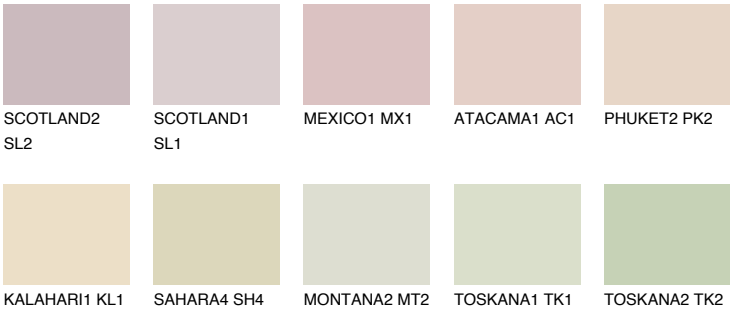

## NEVADA1 NV1

72% TSR 69%

### Matching colours

#### COLOURS

#### INTENSE

For more information on plasters and paints, go to [www.ceresit.ee](http://www.ceresit.ee)

\*The presented colours refer to plasters and paints offered by Ceresit. Due to the use of digital techniques, the presented colours might not represent the original ones, thus they cannot be considered as a reliable colour presentation. We recommend checking the authentic colour samples.