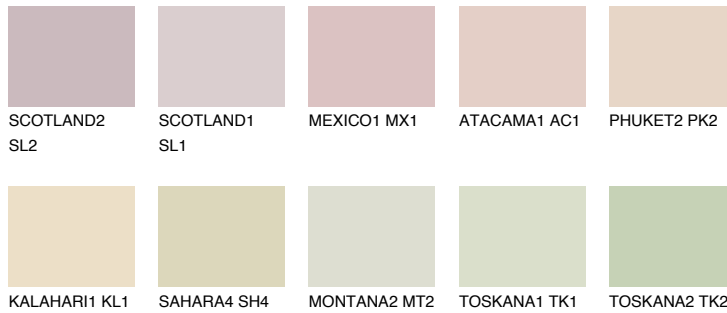

COLOUR DETAILS

NEVADA1 NV1

72% TSR 69%

Matching colours

COLOURS

INTENSE

For more information on plasters and paints, go to www.ceresit.ee

*The presented colours refer to plasters and paints offered by Ceresit. Due to the use of digital techniques, the presented colours might not represent the original ones, thus they cannot be considered as a reliable colour presentation. We recommend checking the authentic colour samples.