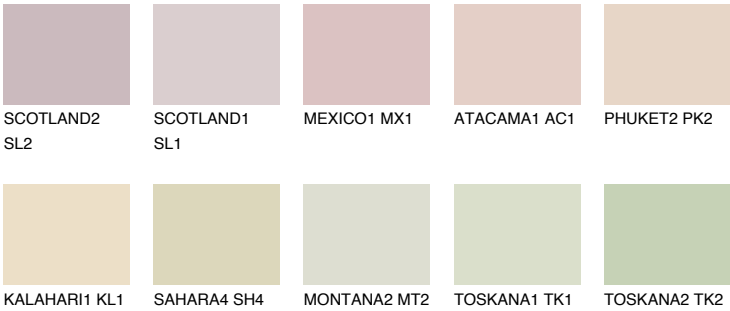

# COLOUR DETAILS

## NEVADA1 NV1

72% TSR 69%

### Matching colours

#### COLOURS