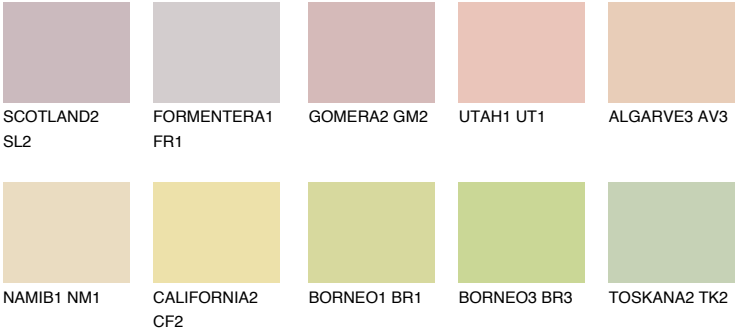

COLOUR DETAILS

NEVADA2 NV2

66% TSR 66%

Matching colours

COLOURS

INTENSE

For more information on plasters and paints, go to www.ceresit.ee

*The presented colours refer to plasters and paints offered by Ceresit. Due to the use of digital techniques, the presented colours might not represent the original ones, thus they cannot be considered as a reliable colour presentation. We recommend checking the authentic colour samples.