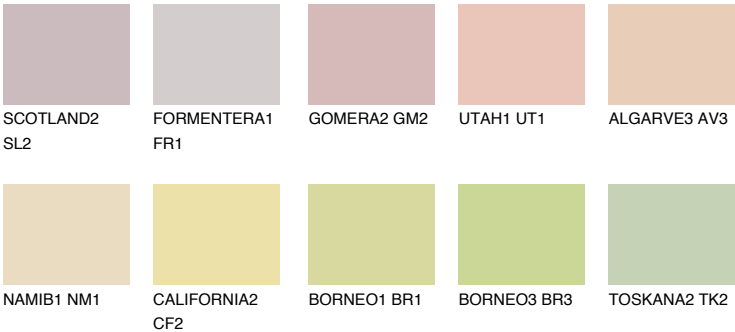

NEVADA2 NV2

66% **TSR** 66%

Matching colours

COLOURS

INTENSE

For more information on plasters and paints, go to www.ceresit.ee

*The presented colours refer to plasters and paints offered by Ceresit. Due to the use of digital techniques, the presented colours might not represent the original ones, thus they cannot be considered as a reliable colour presentation. We recommend checking the authentic colour samples.