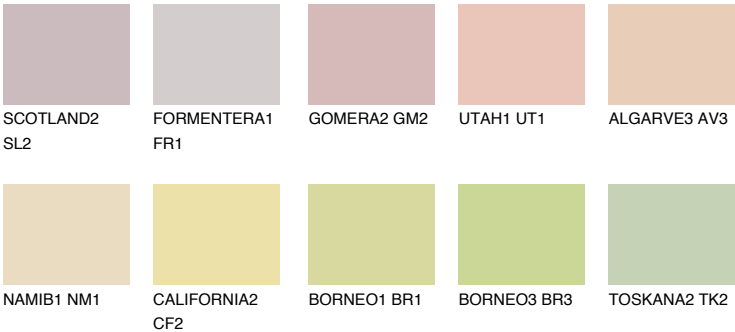

NEVADA2 NV2

66% TSR 66%

Matching colours

COLOURS

INTENSE

For more information on plasters and paints, go to www.ceresit.ee

*The presented colours refer to plasters and paints offered by Ceresit. Due to the use of digital techniques, the presented colours might not represent the original ones, thus they cannot be considered as a reliable colour presentation. We recommend checking the authentic colour samples.