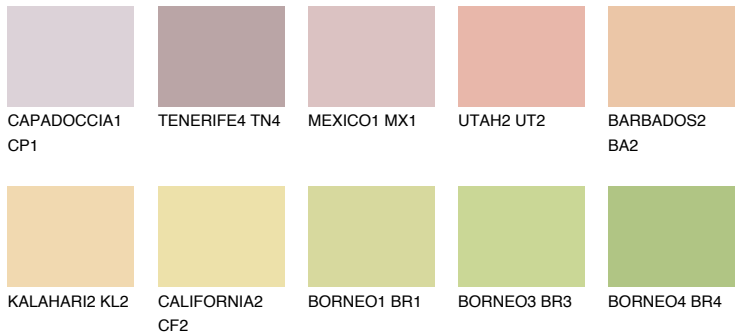

COLOUR DETAILS

NEVADA3 NV3

63% TSR 66%

Matching colours

COLOURS

INTENSE

For more information on plasters and paints, go to www.ceresit.ee

*The presented colours refer to plasters and paints offered by Ceresit. Due to the use of digital techniques, the presented colours might not represent the original ones, thus they cannot be considered as a reliable colour presentation. We recommend checking the authentic colour samples.