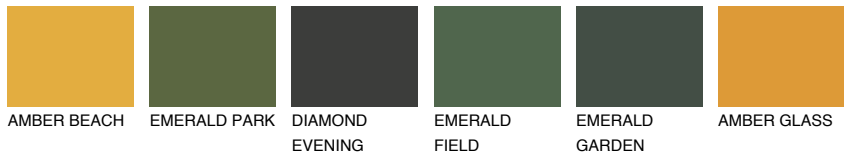

COLOUR DETAILS

NEVADA3 NV3

63% TSR 66%

Matching colours

COLOURS

INTENSE

For more information on plasters and paints, go to www.ceresit.ee

*The presented colours refer to plasters and paints offered by Ceresit. Due to the use of digital techniques, the presented colours might not represent the original ones, thus they cannot be considered as a reliable colour presentation. We recommend checking the authentic colour samples.