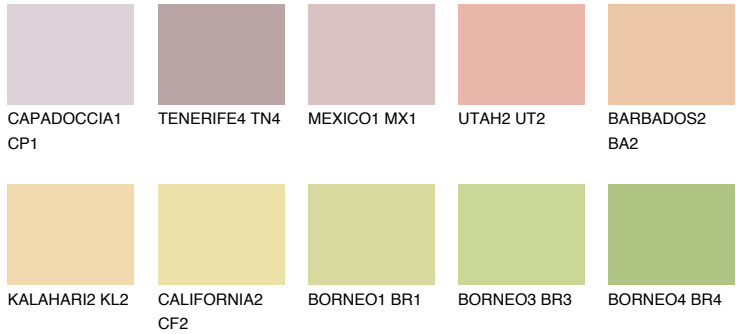

COLOUR DETAILS

NEVADA3 NV3

63% TSR 66%

Matching colours

COLOURS

INTENSE

For more information on plasters and paints, go to www.ceresit.ee

*The presented colours refer to plasters and paints offered by Ceresit. Due to the use of digital techniques, the presented colours might not represent the original ones, thus they cannot be considered as a reliable colour presentation. We recommend checking the authentic colour samples.