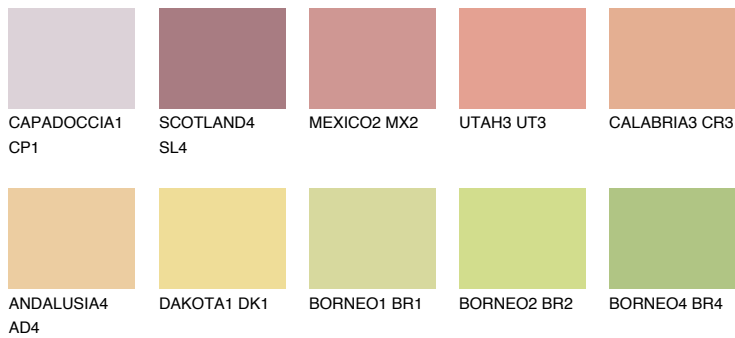

COLOUR DETAILS

NEVADA4 NV4

52% TSR 62%

Matching colours

COLOURS

INTENSE

For more information on plasters and paints, go to www.ceresit.ee

*The presented colours refer to plasters and paints offered by Ceresit. Due to the use of digital techniques, the presented colours might not represent the original ones, thus they cannot be considered as a reliable colour presentation. We recommend checking the authentic colour samples.