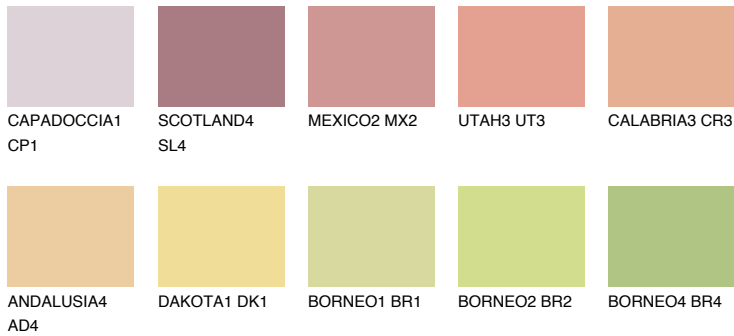

# COLOUR DETAILS

## NEVADA4 NV4

52% TSR 62%

### Matching colours

#### COLOURS