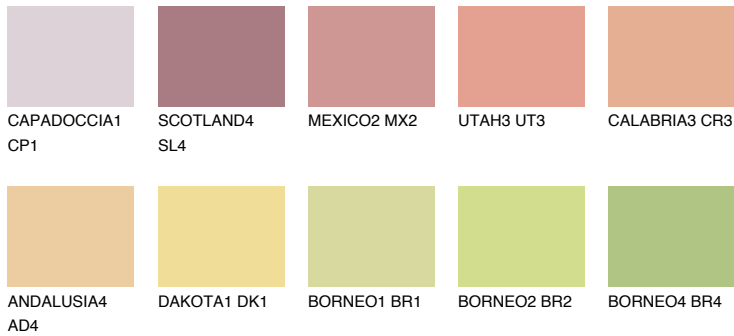

COLOUR DETAILS

NEVADA4 NV4

52% TSR 62%

Matching colours

COLOURS

INTENSE

For more information on plasters and paints, go to www.ceresit.ee

*The presented colours refer to plasters and paints offered by Ceresit. Due to the use of digital techniques, the presented colours might not represent the original ones, thus they cannot be considered as a reliable colour presentation. We recommend checking the authentic colour samples.