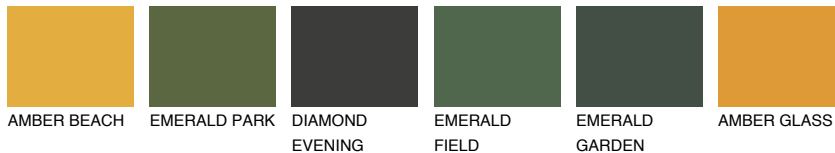

COLOUR DETAILS

NEVADA4 NV4

52% TSR 62%

Matching colours

COLOURS

INTENSE

For more information on plasters and paints, go to www.ceresit.ee

*The presented colours refer to plasters and paints offered by Ceresit. Due to the use of digital techniques, the presented colours might not represent the original ones, thus they cannot be considered as a reliable colour presentation. We recommend checking the authentic colour samples.