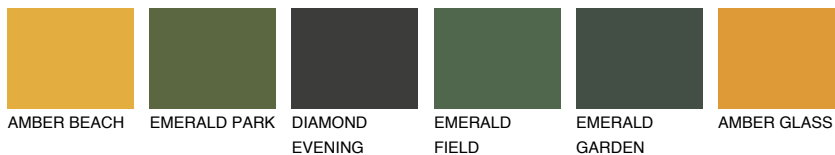

COLOUR DETAILS

NEVADA4 NV4

52% TSR 62%

Matching colours

COLOURS

INTENSE

For more information on plasters and paints, go to www.ceresit.ee

*The presented colours refer to plasters and paints offered by Ceresit. Due to the use of digital techniques, the presented colours might not represent the original ones, thus they cannot be considered as a reliable colour presentation. We recommend checking the authentic colour samples.