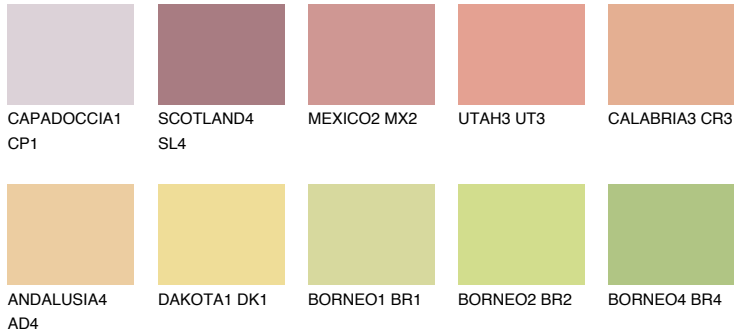

COLOUR DETAILS

NEVADA4 NV4

52% TSR 62%

Matching colours

COLOURS

INTENSE

For more information on plasters and paints, go to www.ceresit.ee

*The presented colours refer to plasters and paints offered by Ceresit. Due to the use of digital techniques, the presented colours might not represent the original ones, thus they cannot be considered as a reliable colour presentation. We recommend checking the authentic colour samples.