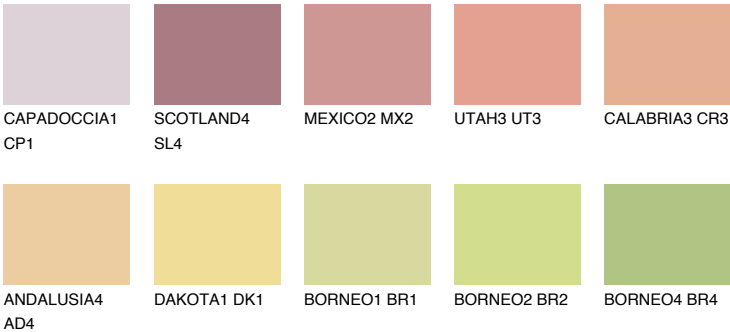

COLOUR DETAILS

NEVADA4 NV4

52% TSR 62%

Matching colours

COLOURS

INTENSE

For more information on plasters and paints, go to www.ceresit.ee

*The presented colours refer to plasters and paints offered by Ceresit. Due to the use of digital techniques, the presented colours might not represent the original ones, thus they cannot be considered as a reliable colour presentation. We recommend checking the authentic colour samples.