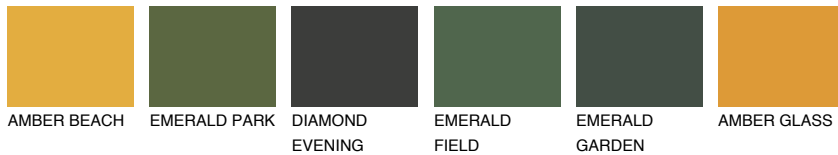

COLOUR DETAILS

NEVADA4 NV4

52% TSR 62%

Matching colours

COLOURS

INTENSE

For more information on plasters and paints, go to www.ceresit.ee

*The presented colours refer to plasters and paints offered by Ceresit. Due to the use of digital techniques, the presented colours might not represent the original ones, thus they cannot be considered as a reliable colour presentation. We recommend checking the authentic colour samples.