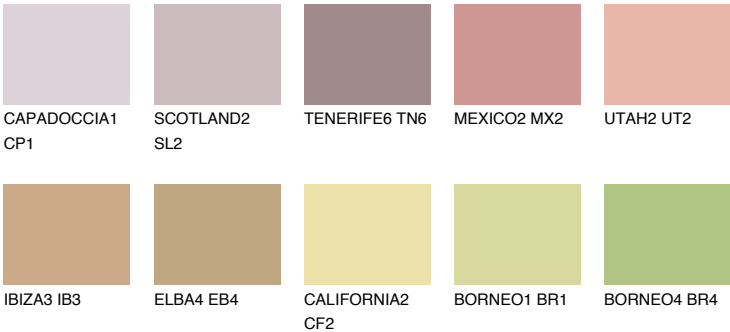

## NEVADA5 NV5

41% TSR 51%

### Matching colours

#### COLOURS

#### INTENSE

For more information on plasters and paints, go to [www.ceresit.ee](http://www.ceresit.ee)

\*The presented colours refer to plasters and paints offered by Ceresit. Due to the use of digital techniques, the presented colours might not represent the original ones, thus they cannot be considered as a reliable colour presentation. We recommend checking the authentic colour samples.