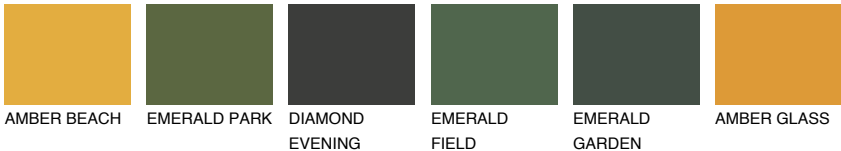

NEVADA5 NV5

41% TSR 51%

Matching colours

COLOURS

INTENSE

For more information on plasters and paints, go to www.ceresit.ee

*The presented colours refer to plasters and paints offered by Ceresit. Due to the use of digital techniques, the presented colours might not represent the original ones, thus they cannot be considered as a reliable colour presentation. We recommend checking the authentic colour samples.