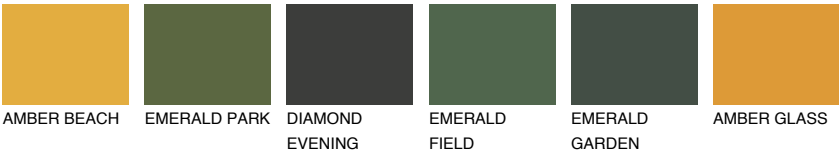

NEVADA5 NV5

41% TSR 51%

Matching colours

COLOURS

INTENSE

For more information on plasters and paints, go to www.ceresit.ee

*The presented colours refer to plasters and paints offered by Ceresit. Due to the use of digital techniques, the presented colours might not represent the original ones, thus they cannot be considered as a reliable colour presentation. We recommend checking the authentic colour samples.