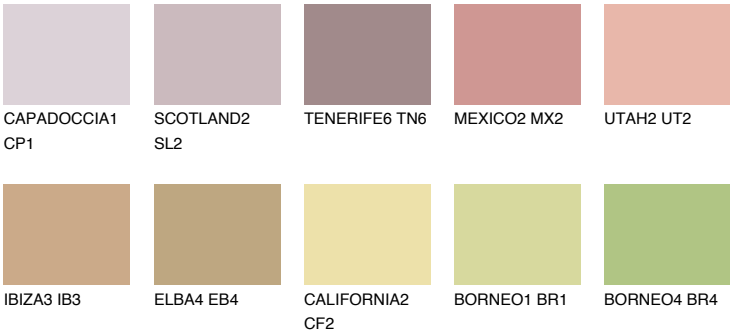

NEVADA5 NV5

41% TSR 51%

Matching colours

COLOURS

INTENSE

For more information on plasters and paints, go to www.ceresit.ee

*The presented colours refer to plasters and paints offered by Ceresit. Due to the use of digital techniques, the presented colours might not represent the original ones, thus they cannot be considered as a reliable colour presentation. We recommend checking the authentic colour samples.