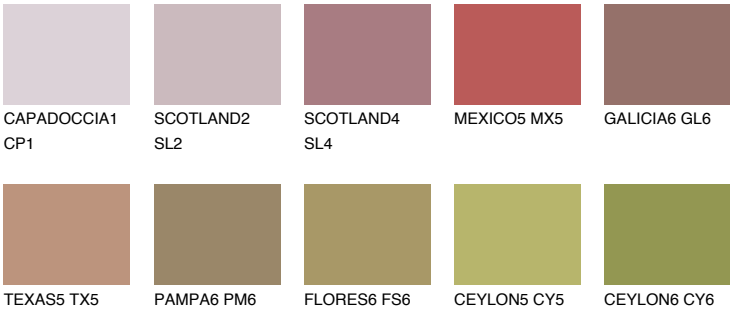

NEVADA6 NV6

☀ 21% **TSR** 27%

Matching colours

COLOURS

INTENSE

For more information on plasters and paints, go to www.ceresit.ee

*The presented colours refer to plasters and paints offered by Ceresit. Due to the use of digital techniques, the presented colours might not represent the original ones, thus they cannot be considered as a reliable colour presentation. We recommend checking the authentic colour samples.