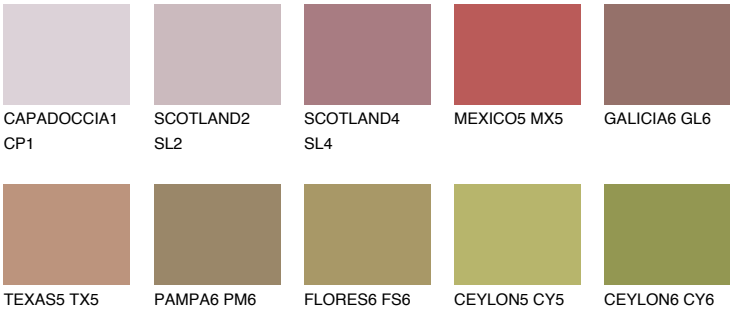

NEVADA6 NV6

☀ 21% **TSR** 27%

Matching colours

COLOURS

INTENSE

For more information on plasters and paints, go to
www.ceresit.ee

*The presented colours refer to plasters and paints offered by Ceresit. Due to the use of digital techniques, the presented colours might not represent the original ones, thus they cannot be considered as a reliable colour presentation. We recommend checking the authentic colour samples.