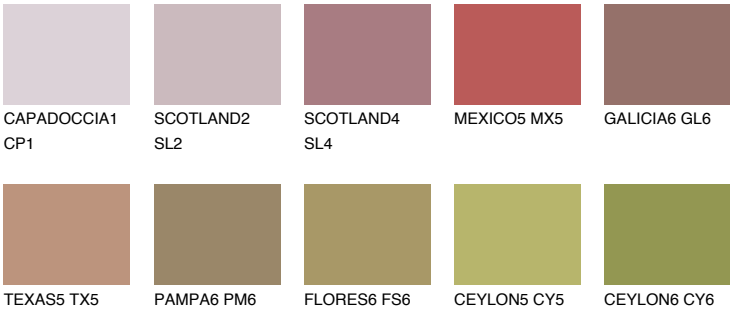

## NEVADA6 NV6

☀ 21%    **TSR** 27%

### Matching colours

#### COLOURS

#### INTENSE

For more information on plasters and paints, go to [www.ceresit.ee](http://www.ceresit.ee)

\*The presented colours refer to plasters and paints offered by Ceresit. Due to the use of digital techniques, the presented colours might not represent the original ones, thus they cannot be considered as a reliable colour presentation. We recommend checking the authentic colour samples.