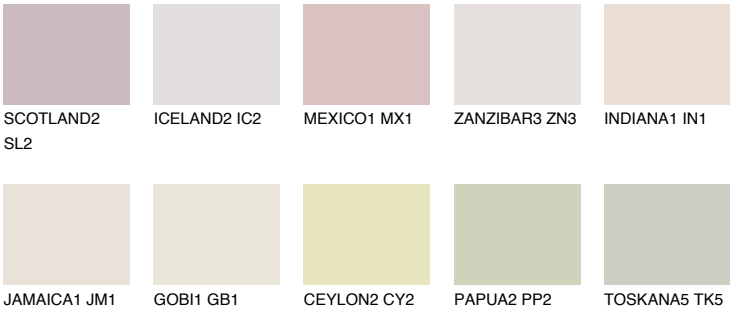

## YUCATAN1 YC1

72% **TSR** 67%

### Matching colours

#### COLOURS

#### INTENSE

For more information on plasters and paints, go to [www.ceresit.ee](http://www.ceresit.ee)

\*The presented colours refer to plasters and paints offered by Ceresit. Due to the use of digital techniques, the presented colours might not represent the original ones, thus they cannot be considered as a reliable colour presentation. We recommend checking the authentic colour samples.