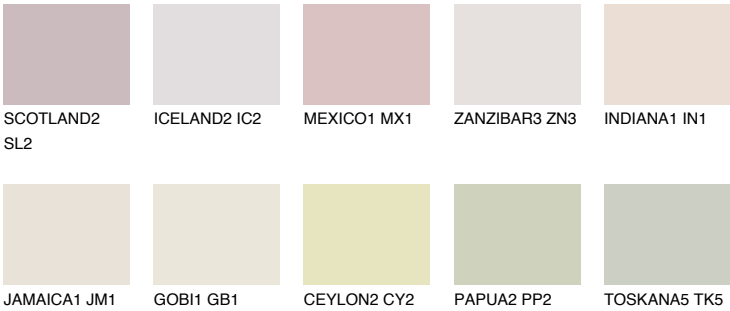

YUCATAN1 YC1

72% **TSR** 67%

Matching colours

COLOURS

INTENSE

For more information on plasters and paints, go to www.ceresit.ee

*The presented colours refer to plasters and paints offered by Ceresit. Due to the use of digital techniques, the presented colours might not represent the original ones, thus they cannot be considered as a reliable colour presentation. We recommend checking the authentic colour samples.