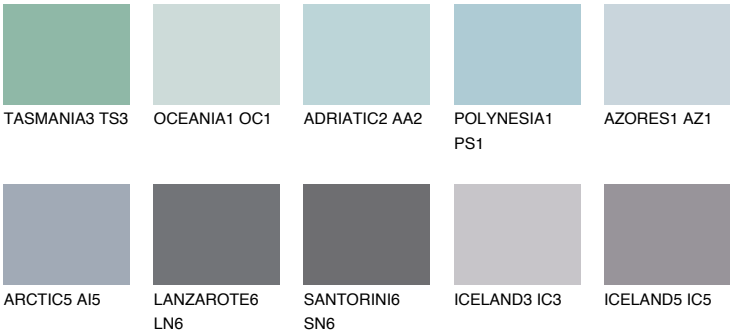

HAWAII2 HW2

53% **TSR** 56%

Matching colours

COLOURS

INTENSE

For more information on plasters and paints, go to www.ceresit.ee

*The presented colours refer to plasters and paints offered by Ceresit. Due to the use of digital techniques, the presented colours might not represent the original ones, thus they cannot be considered as a reliable colour presentation. We recommend checking the authentic colour samples.