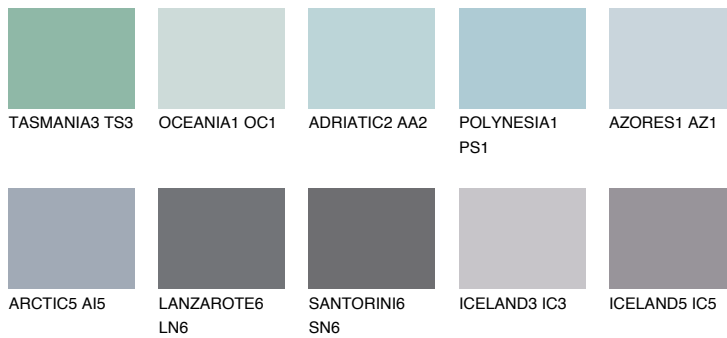

# COLOUR DETAILS

## HAWAII2 HW2

53% **TSR** 56%

### Matching colours

#### COLOURS