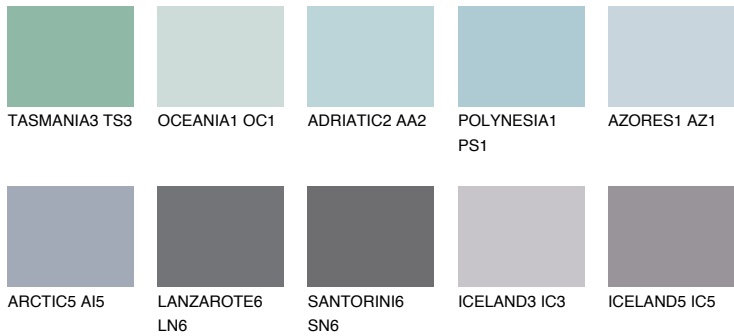

COLOUR DETAILS

HAWAII2 HW2

53% TSR 56%

Matching colours

COLOURS

INTENSE

For more information on plasters and paints, go to www.ceresit.ee

*The presented colours refer to plasters and paints offered by Ceresit. Due to the use of digital techniques, the presented colours might not represent the original ones, thus they cannot be considered as a reliable colour presentation. We recommend checking the authentic colour samples.