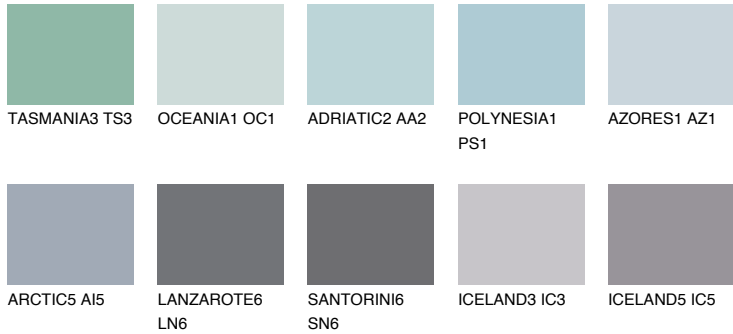

COLOUR DETAILS

HAWAII2 HW2

53% TSR 56%

Matching colours

COLOURS

INTENSE

For more information on plasters and paints, go to www.ceresit.ee

*The presented colours refer to plasters and paints offered by Ceresit. Due to the use of digital techniques, the presented colours might not represent the original ones, thus they cannot be considered as a reliable colour presentation. We recommend checking the authentic colour samples.