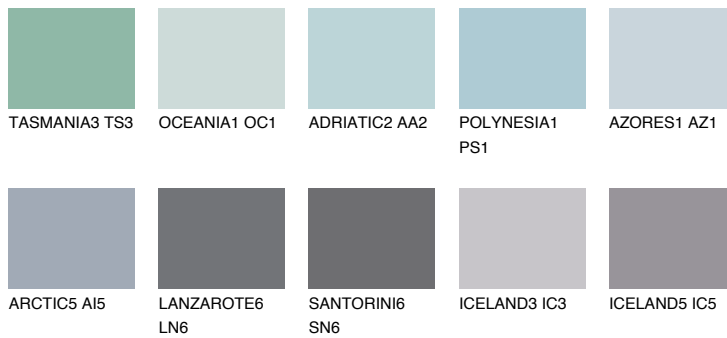

COLOUR DETAILS

HAWAII2 HW2

53% TSR 56%

Matching colours

COLOURS

INTENSE

For more information on plasters and paints, go to www.ceresit.ee

*The presented colours refer to plasters and paints offered by Ceresit. Due to the use of digital techniques, the presented colours might not represent the original ones, thus they cannot be considered as a reliable colour presentation. We recommend checking the authentic colour samples.