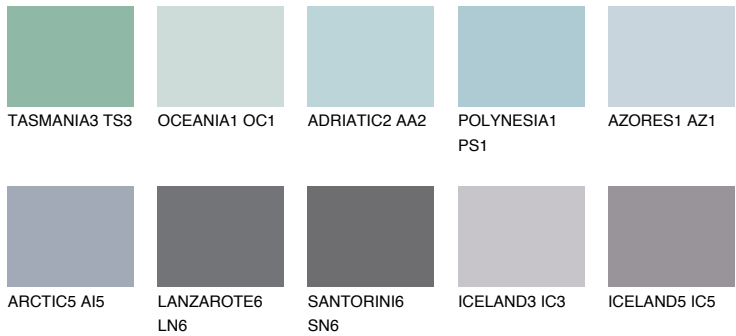

# COLOUR DETAILS

## HAWAII2 HW2

53% **TSR** 56%

### Matching colours

#### COLOURS