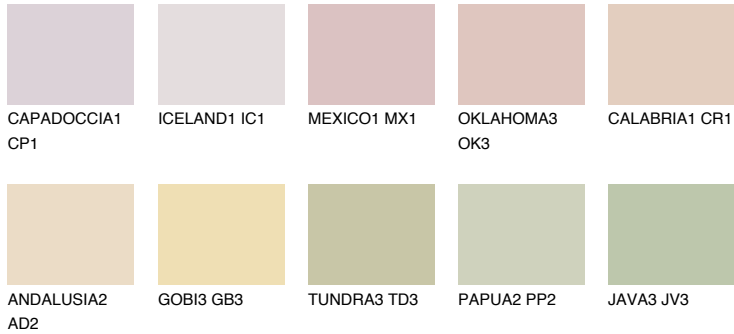

COLOUR DETAILS

YUCATAN2 YC2

66% TSR 63%

Matching colours

COLOURS

INTENSE

For more information on plasters and paints, go to www.ceresit.ee

*The presented colours refer to plasters and paints offered by Ceresit. Due to the use of digital techniques, the presented colours might not represent the original ones, thus they cannot be considered as a reliable colour presentation. We recommend checking the authentic colour samples.