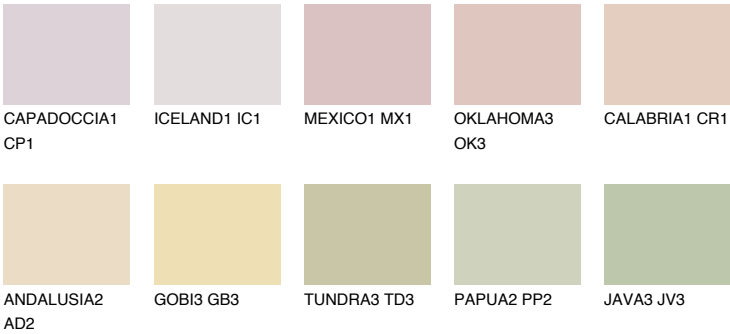

YUCATAN2 YC2

66% **TSR** 63%

Matching colours

COLOURS

INTENSE

For more information on plasters and paints, go to www.ceresit.ee

*The presented colours refer to plasters and paints offered by Ceresit. Due to the use of digital techniques, the presented colours might not represent the original ones, thus they cannot be considered as a reliable colour presentation. We recommend checking the authentic colour samples.