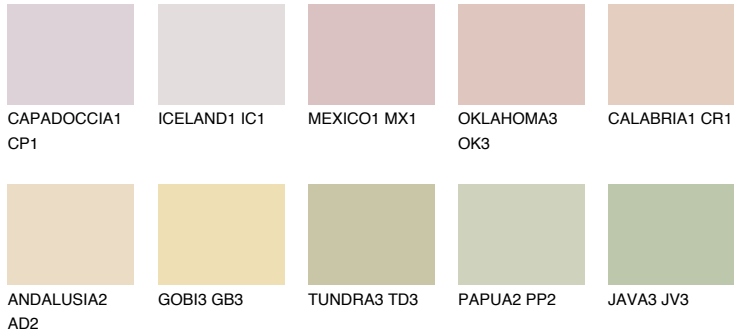

# COLOUR DETAILS

### Matching colours

#### COLOURS

#### INTENSE

For more information on plasters and paints, go to [www.ceresit.ee](http://www.ceresit.ee)

\*The presented colours refer to plasters and paints offered by Ceresit. Due to the use of digital techniques, the presented colours might not represent the original ones, thus they cannot be considered as a reliable colour presentation. We recommend checking the authentic colour samples.