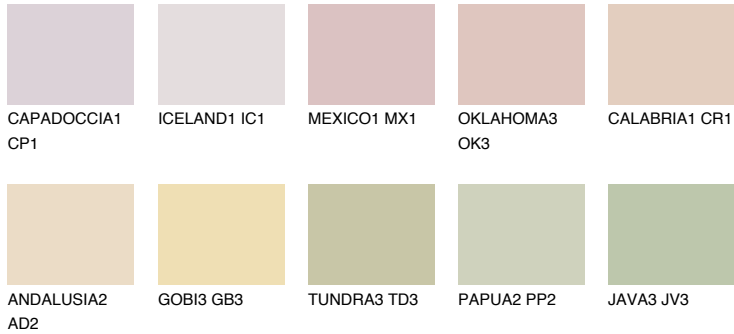

COLOUR DETAILS

YUCATAN2 YC2

66% **TSR** 63%

Matching colours

COLOURS

INTENSE

For more information on plasters and paints, go to www.ceresit.ee

*The presented colours refer to plasters and paints offered by Ceresit. Due to the use of digital techniques, the presented colours might not represent the original ones, thus they cannot be considered as a reliable colour presentation. We recommend checking the authentic colour samples.