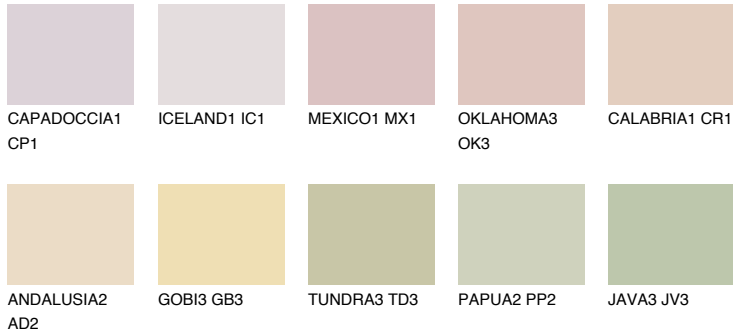

# COLOUR DETAILS

### Matching colours

#### COLOURS

#### INTENSE

For more information on plasters and paints, go to [www.ceresit.ee](http://www.ceresit.ee)

\*The presented colours refer to plasters and paints offered by Ceresit. Due to the use of digital techniques, the presented colours might not represent the original ones, thus they cannot be considered as a reliable colour presentation. We recommend checking the authentic colour samples.