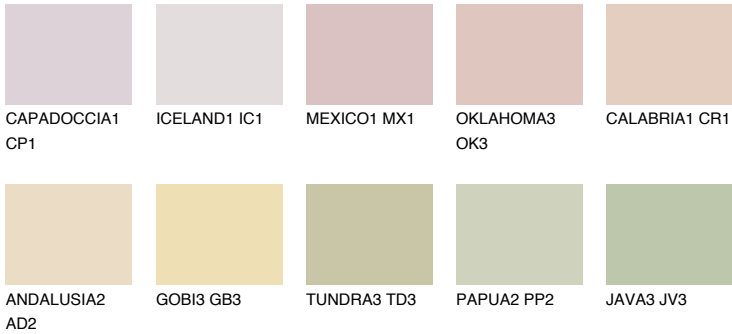

YUCATAN2 YC2

66% **TSR** 63%

Matching colours

COLOURS

INTENSE

For more information on plasters and paints, go to www.ceresit.ee

*The presented colours refer to plasters and paints offered by Ceresit. Due to the use of digital techniques, the presented colours might not represent the original ones, thus they cannot be considered as a reliable colour presentation. We recommend checking the authentic colour samples.