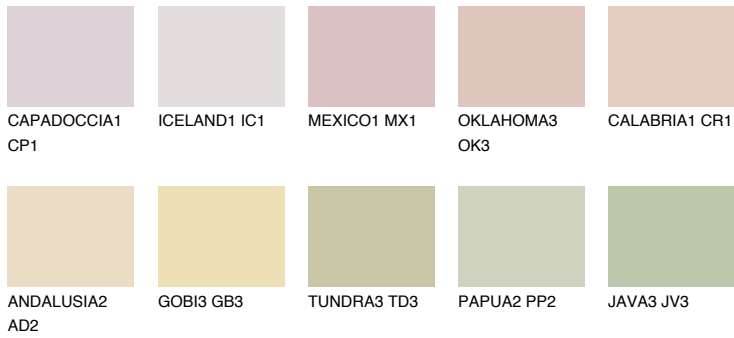

COLOUR DETAILS

YUCATAN2 YC2

66% **TSR** 63%

Matching colours

COLOURS

INTENSE

For more information on plasters and paints, go to www.ceresit.ee

*The presented colours refer to plasters and paints offered by Ceresit. Due to the use of digital techniques, the presented colours might not represent the original ones, thus they cannot be considered as a reliable colour presentation. We recommend checking the authentic colour samples.