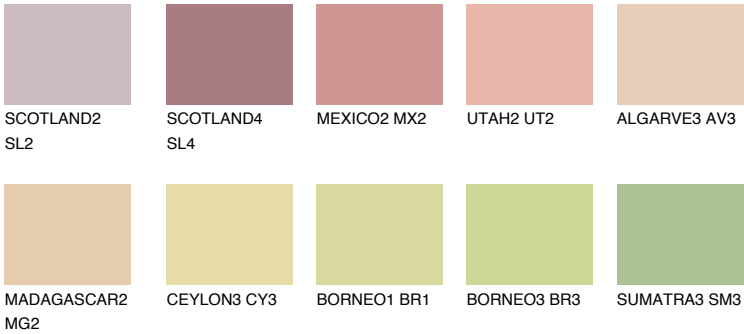

## YUCATAN3 YC3

56% **TSR** 56%

### Matching colours

#### COLOURS

#### INTENSE

For more information on plasters and paints, go to [www.ceresit.ee](http://www.ceresit.ee)

\*The presented colours refer to plasters and paints offered by Ceresit. Due to the use of digital techniques, the presented colours might not represent the original ones, thus they cannot be considered as a reliable colour presentation. We recommend checking the authentic colour samples.