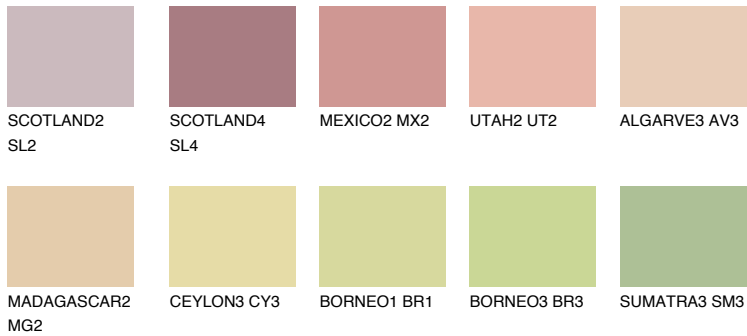

COLOUR DETAILS

YUCATAN3 YC3

56% TSR 56%

Matching colours

COLOURS

INTENSE

For more information on plasters and paints, go to www.ceresit.ee

*The presented colours refer to plasters and paints offered by Ceresit. Due to the use of digital techniques, the presented colours might not represent the original ones, thus they cannot be considered as a reliable colour presentation. We recommend checking the authentic colour samples.