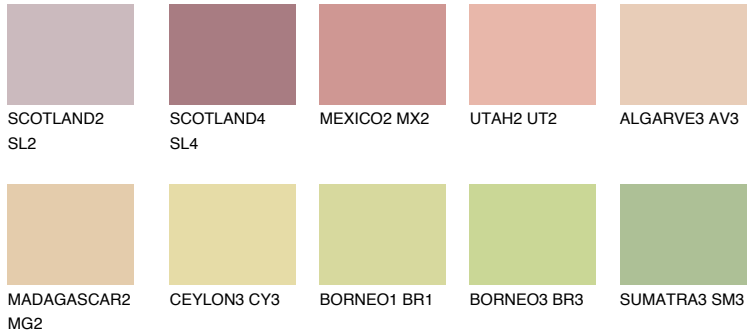

COLOUR DETAILS

YUCATAN3 YC3

56% TSR 56%

Matching colours

COLOURS

INTENSE

For more information on plasters and paints, go to www.ceresit.ee

*The presented colours refer to plasters and paints offered by Ceresit. Due to the use of digital techniques, the presented colours might not represent the original ones, thus they cannot be considered as a reliable colour presentation. We recommend checking the authentic colour samples.