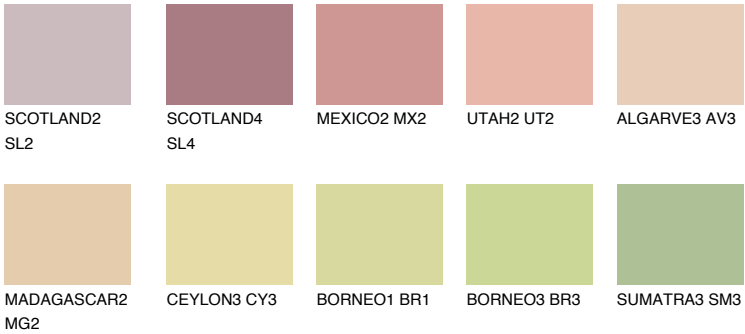

YUCATAN3 YC3

56% **TSR** 56%

Matching colours

COLOURS

INTENSE

For more information on plasters and paints, go to www.ceresit.ee

*The presented colours refer to plasters and paints offered by Ceresit. Due to the use of digital techniques, the presented colours might not represent the original ones, thus they cannot be considered as a reliable colour presentation. We recommend checking the authentic colour samples.