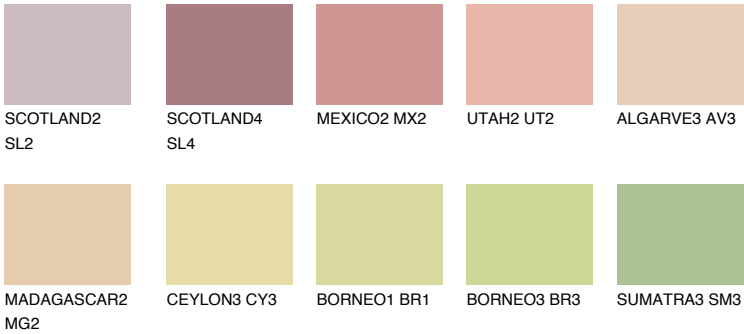

YUCATAN3 YC3

56% **TSR** 56%

Matching colours

COLOURS

INTENSE

For more information on plasters and paints, go to www.ceresit.ee

*The presented colours refer to plasters and paints offered by Ceresit. Due to the use of digital techniques, the presented colours might not represent the original ones, thus they cannot be considered as a reliable colour presentation. We recommend checking the authentic colour samples.