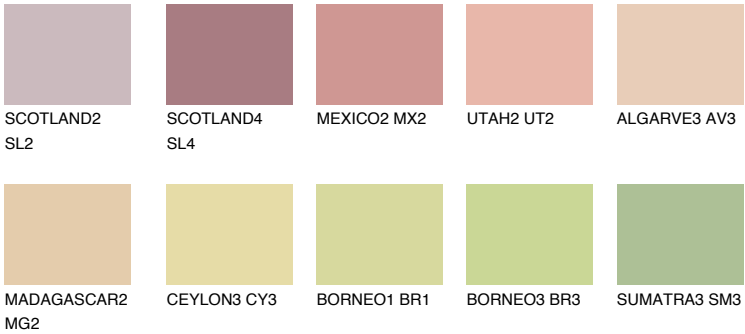

## YUCATAN3 YC3

56% **TSR** 56%

### Matching colours

#### COLOURS

#### INTENSE

For more information on plasters and paints, go to [www.ceresit.ee](http://www.ceresit.ee)

\*The presented colours refer to plasters and paints offered by Ceresit. Due to the use of digital techniques, the presented colours might not represent the original ones, thus they cannot be considered as a reliable colour presentation. We recommend checking the authentic colour samples.