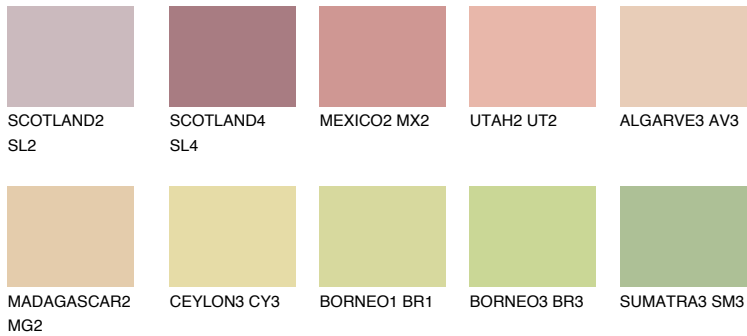

# COLOUR DETAILS

## YUCATAN3 YC3

56% TSR 56%

### Matching colours

#### COLOURS