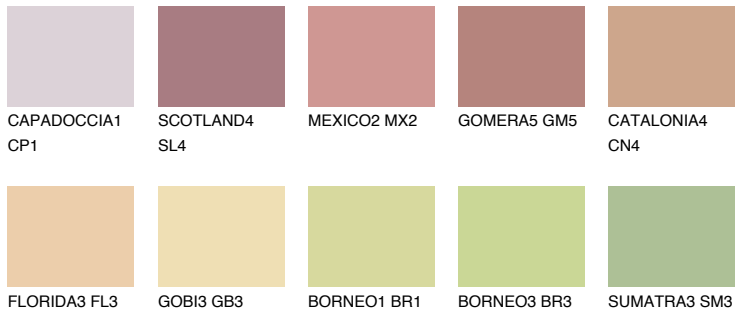

COLOUR DETAILS

YUCATAN4 YC4

45% TSR 45%

Matching colours

COLOURS

INTENSE

For more information on plasters and paints, go to www.ceresit.ee

*The presented colours refer to plasters and paints offered by Ceresit. Due to the use of digital techniques, the presented colours might not represent the original ones, thus they cannot be considered as a reliable colour presentation. We recommend checking the authentic colour samples.