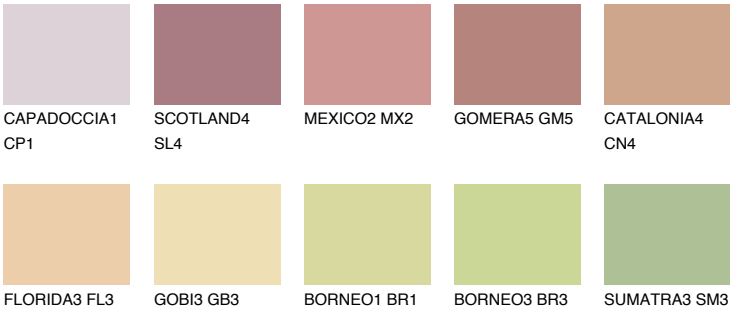

COLOUR DETAILS

YUCATAN4 YC4

45% TSR 45%

Matching colours

COLOURS

INTENSE

For more information on plasters and paints, go to www.ceresit.ee

*The presented colours refer to plasters and paints offered by Ceresit. Due to the use of digital techniques, the presented colours might not represent the original ones, thus they cannot be considered as a reliable colour presentation. We recommend checking the authentic colour samples.