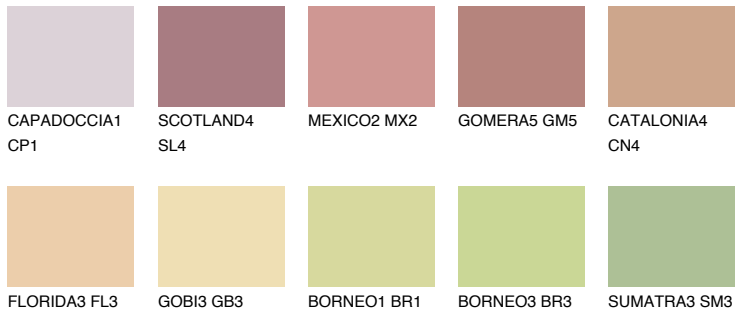

# COLOUR DETAILS

## YUCATAN4 YC4

45% TSR 45%

### Matching colours

#### COLOURS