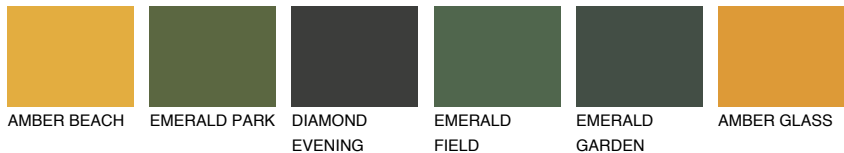

COLOUR DETAILS

YUCATAN5 YC5

☀ 35%   **TSR 37%**

Matching colours

COLOURS

INTENSE

For more information on plasters and paints, go to
www.ceresit.ee

*The presented colours refer to plasters and paints offered by Ceresit. Due to the use of digital techniques, the presented colours might not represent the original ones, thus they cannot be considered as a reliable colour presentation. We recommend checking the authentic colour samples.