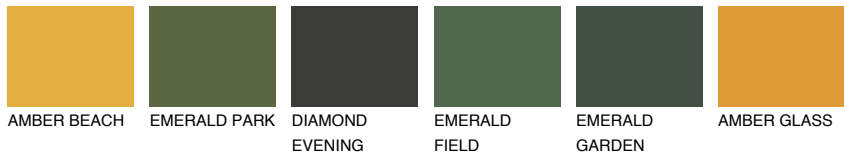

COLOUR DETAILS

YUCATAN5 YC5

☀ 35% **TSR 37%**

Matching colours

COLOURS

INTENSE

For more information on plasters and paints, go to
www.ceresit.ee

*The presented colours refer to plasters and paints offered by Ceresit. Due to the use of digital techniques, the presented colours might not represent the original ones, thus they cannot be considered as a reliable colour presentation. We recommend checking the authentic colour samples.