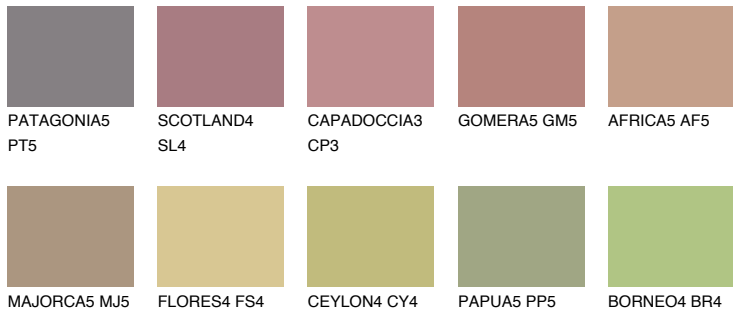

COLOUR DETAILS

YUCATAN5 YC5

☀ 35% **TSR 37%**

Matching colours

COLOURS

INTENSE

For more information on plasters and paints, go to
www.ceresit.ee

*The presented colours refer to plasters and paints offered by Ceresit. Due to the use of digital techniques, the presented colours might not represent the original ones, thus they cannot be considered as a reliable colour presentation. We recommend checking the authentic colour samples.