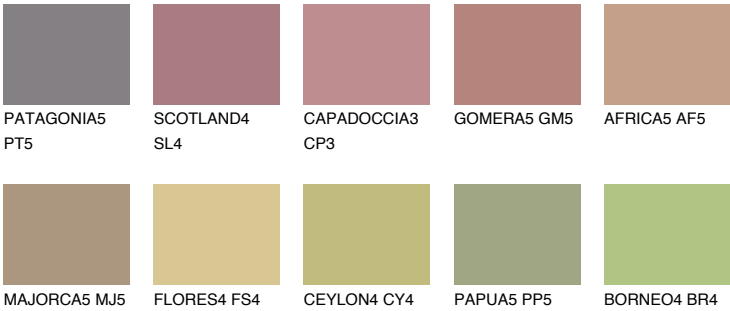

## YUCATAN5 YC5

☀ 35%    **TSR** 37%

### Matching colours

#### COLOURS

#### INTENSE

For more information on plasters and paints, go to [www.ceresit.ee](http://www.ceresit.ee)

\*The presented colours refer to plasters and paints offered by Ceresit. Due to the use of digital techniques, the presented colours might not represent the original ones, thus they cannot be considered as a reliable colour presentation. We recommend checking the authentic colour samples.