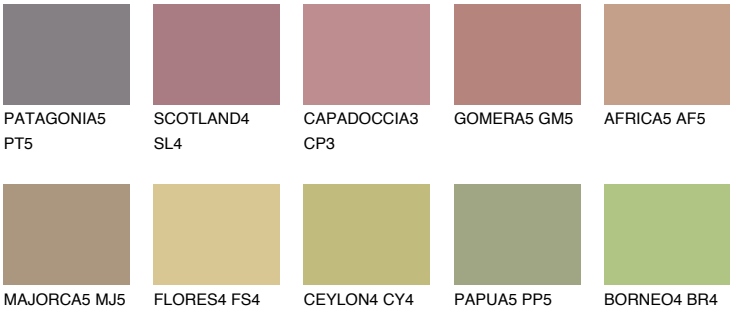

YUCATAN5 YC5

☀ 35% **TSR** 37%

Matching colours

COLOURS

INTENSE

For more information on plasters and paints, go to
www.ceresit.ee

*The presented colours refer to plasters and paints offered by Ceresit. Due to the use of digital techniques, the presented colours might not represent the original ones, thus they cannot be considered as a reliable colour presentation. We recommend checking the authentic colour samples.