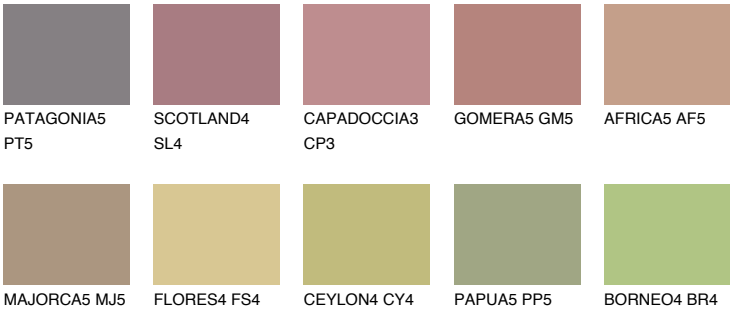

## YUCATAN5 YC5

35% **TSR** 37%

### Matching colours

#### COLOURS

#### INTENSE

For more information on plasters and paints, go to [www.ceresit.ee](http://www.ceresit.ee)

\*The presented colours refer to plasters and paints offered by Ceresit. Due to the use of digital techniques, the presented colours might not represent the original ones, thus they cannot be considered as a reliable colour presentation. We recommend checking the authentic colour samples.