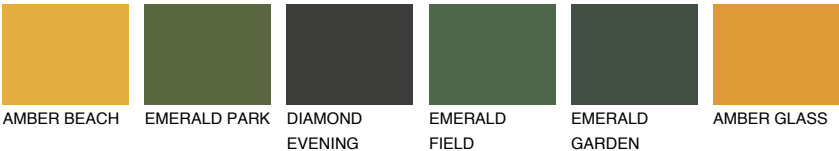

YUCATAN5 YC5

☀ 35% **TSR** 37%

Matching colours

COLOURS

INTENSE

For more information on plasters and paints, go to
www.ceresit.ee

*The presented colours refer to plasters and paints offered by Ceresit. Due to the use of digital techniques, the presented colours might not represent the original ones, thus they cannot be considered as a reliable colour presentation. We recommend checking the authentic colour samples.