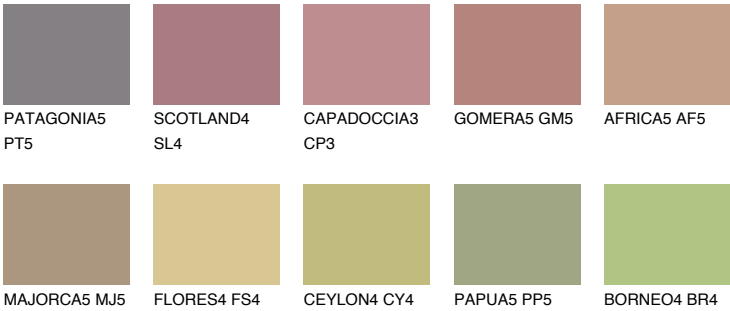

YUCATAN5 YC5

☀ 35% **TSR** 37%

Matching colours

COLOURS

INTENSE

For more information on plasters and paints, go to www.ceresit.ee

*The presented colours refer to plasters and paints offered by Ceresit. Due to the use of digital techniques, the presented colours might not represent the original ones, thus they cannot be considered as a reliable colour presentation. We recommend checking the authentic colour samples.