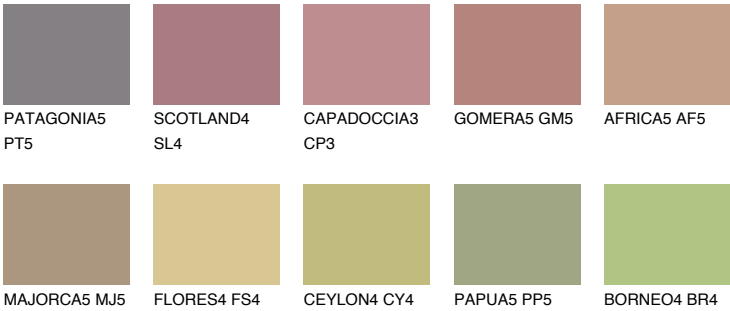

YUCATAN5 YC5

35% **TSR** 37%

Matching colours

COLOURS

INTENSE

For more information on plasters and paints, go to www.ceresit.ee

*The presented colours refer to plasters and paints offered by Ceresit. Due to the use of digital techniques, the presented colours might not represent the original ones, thus they cannot be considered as a reliable colour presentation. We recommend checking the authentic colour samples.