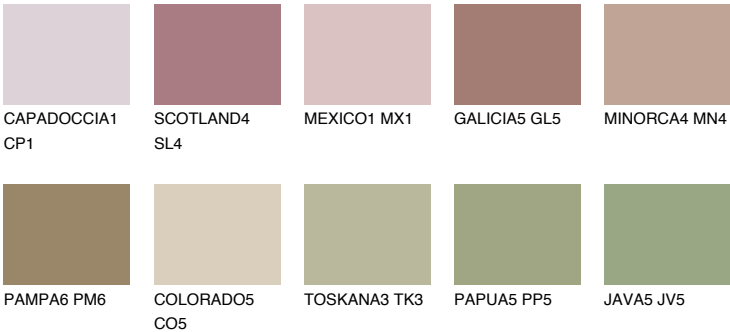

YUCATAN6 YC6

26% **TSR** 26%

Matching colours

COLOURS

INTENSE

For more information on plasters and paints, go to www.ceresit.ee

*The presented colours refer to plasters and paints offered by Ceresit. Due to the use of digital techniques, the presented colours might not represent the original ones, thus they cannot be considered as a reliable colour presentation. We recommend checking the authentic colour samples.