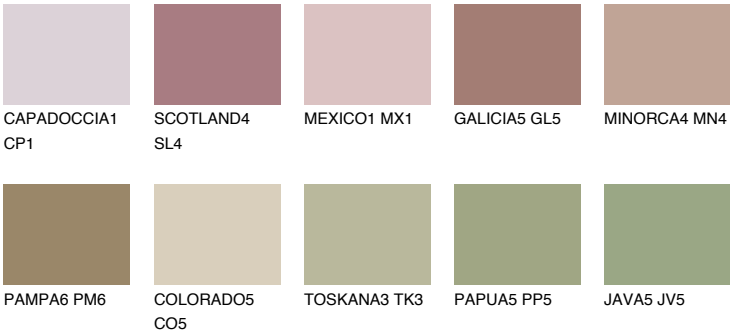

## YUCATAN6 YC6

26% **TSR** 26%

### Matching colours

#### COLOURS

#### INTENSE

For more information on plasters and paints, go to [www.ceresit.ee](http://www.ceresit.ee)

\*The presented colours refer to plasters and paints offered by Ceresit. Due to the use of digital techniques, the presented colours might not represent the original ones, thus they cannot be considered as a reliable colour presentation. We recommend checking the authentic colour samples.