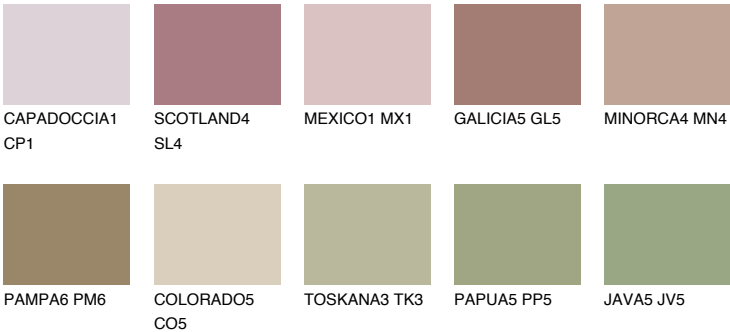

YUCATAN6 YC6

☀ 26% **TSR** 26%

Matching colours

COLOURS

INTENSE

For more information on plasters and paints, go to www.ceresit.ee

*The presented colours refer to plasters and paints offered by Ceresit. Due to the use of digital techniques, the presented colours might not represent the original ones, thus they cannot be considered as a reliable colour presentation. We recommend checking the authentic colour samples.